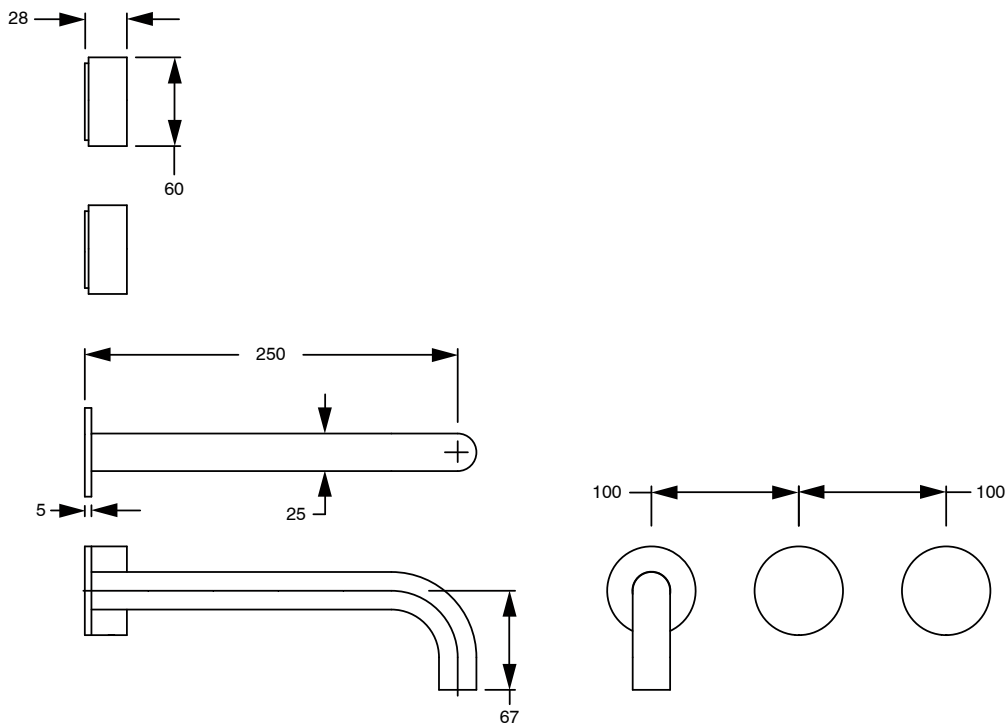

SUSSEX

Sussex Pure Wall Bath Hostess System 250mm Right Hand Brushed Gunmetal

2281301

SPECIFICATIONS

Recommended Use	Residential;Commercial
Colour Finish	Brushed Gunmetal
Primary Material	DR Brass
Recommended Pressure Range	150 - 500 kPa as per AS3500
Max Continuous Working Temperature (deg C)	65
Min Continuous Working Temperature (deg C)	1

WARRANTY

Residential Use (Years)	40
Commercial Use (Years)	10

Please refer to Sussex Warranty page for full Terms and Conditions

Dimensions are nominal measurements only.

CLEANING RECOMMENDATIONS:

We recommend the use of soapy water or approved cleaners. This product should not be cleaned with abrasive materials. Damage caused by any improper treatment is not covered by the product warranty. Refer to Warranty Conditions

Disclaimer: Products in this specification manual must by regulation be installed by licensed and registered trade people. The manufacturer/distributor reserves the right to vary specifications or delete models from their range without prior notification. Dimensions are nominal measurements only. Dimensions and set-outs listed are correct at time of publication however the manufacturer/distributor takes no responsibility for printing errors.

Published 10/04/2026

To see the complete Sussex range go to www.reece.com.au