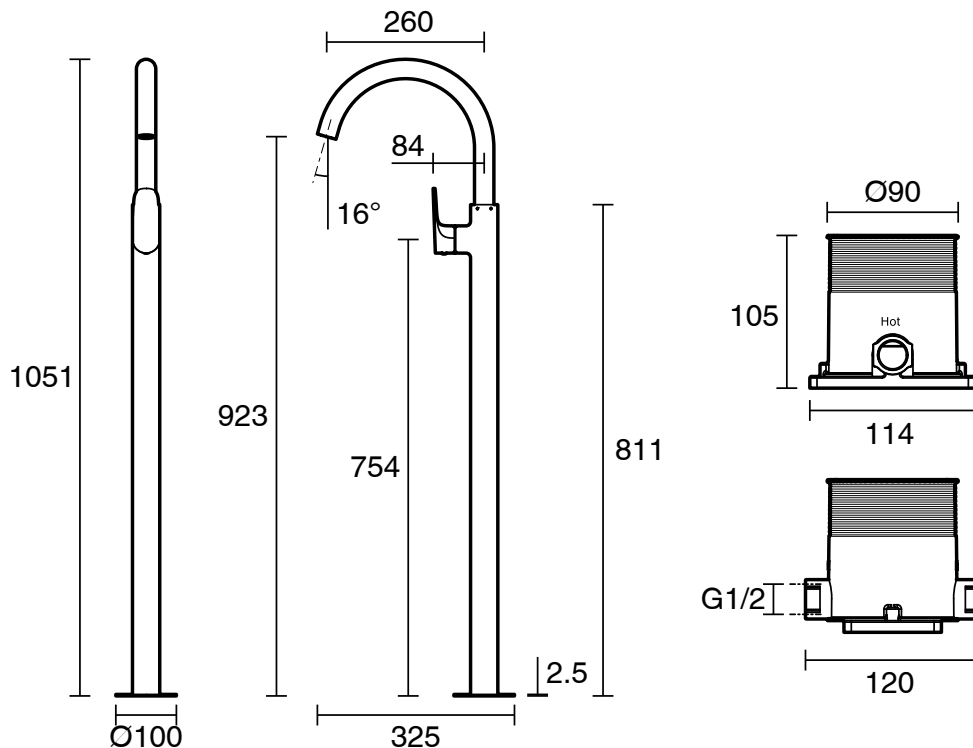

## Mizu Silk Floor Mounted Bath Mixer Kit Brushed Gunmetal

2265873

SPECIFICATIONS	
Recommended Use	Residential;Commercial
Colour Finish	Brushed Gunmetal
Primary Material	DR Brass
Recommended Pressure Range	150 - 500 kPa as per AS3500
Max Continuous Working Temperature (deg C)	70
Min Continuous Working Temperature (deg C)	5
WARRANTY	
Residential & Commercial Use (Years)	25
Spare Parts & Labour (Years)	1
<i>Please refer to Mizu Warranty page for full Terms and Conditions</i>	

Dimensions are nominal measurements only.