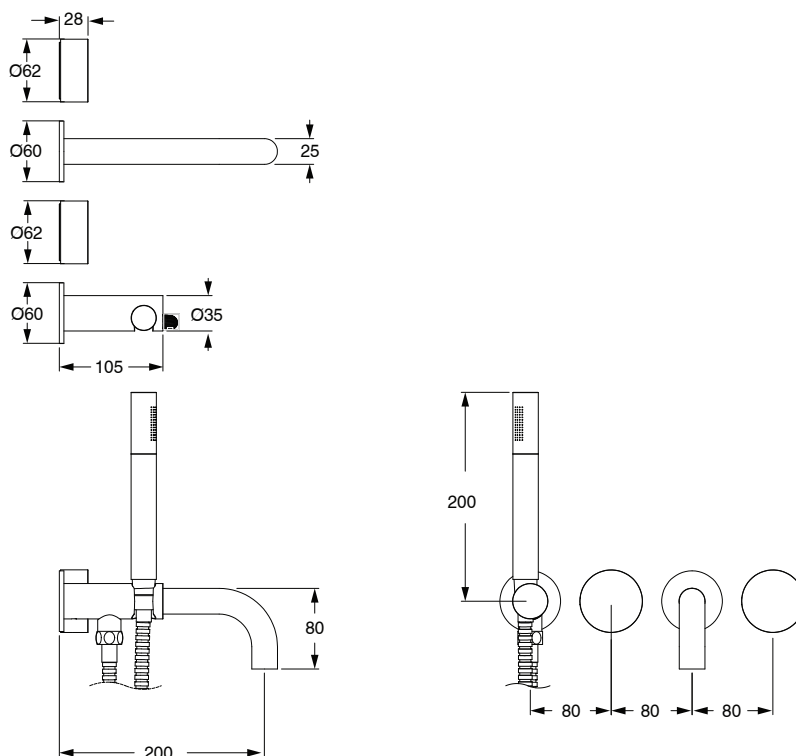

SUSSEX

Sussex Pure Progressive Bath Mixer Tap System 200mm with Handshower Right Hand PVD Brushed Gold (3 Star) 9510972

SPECIFICATIONS	
Recommended Use	Residential;Commercial
Colour Finish	Brushed Gold
Primary Material	DR Brass
Recommended Pressure Range	150 - 500 kPa as per AS3500
Max Continuous Working Temperature (deg C)	65
Min Continuous Working Temperature (deg C)	1
WARRANTY	
Residential Use (Years)	40
Commercial Use (Years)	10

Please refer to Sussex Warranty page for full Terms and Conditions

Dimensions are nominal measurements only.

CLEANING RECOMMENDATIONS:

We recommend the use of soapy water or approved cleaners. This product should not be cleaned with abrasive materials. Damage caused by any improper treatment is not covered by the product warranty. Refer to Warranty Conditions

Disclaimer: Products in this specification manual must by regulation be installed by licensed and registered trade people. The manufacturer/distributor reserves the right to vary specifications or delete models from their range without prior notification. Dimensions are nominal measurements only. Dimensions and set-outs listed are correct at time of publication however the manufacturer/distributor takes no responsibility for printing errors.

Published 01/04/2026

To see the complete Sussex range go to
www.reece.com.au