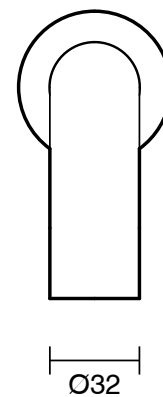

SUSSEX

Sussex Scala 32mm Curved Bath Outlet 160mm LUX PVD Brushed Platinum Gold

2268332

SPECIFICATIONS

Recommended Use	Residential;Commercial
Colour Finish	Brushed Platinum Gold
Primary Material	Brass
Recommended Pressure Range	150 - 500 kPa as per AS3500
Max Continuous Working Temperature (deg C)	65
Min Continuous Working Temperature (deg C)	1

WARRANTY

Residential Use (Years)	40
Commercial Use (Years)	10

Please refer to Sussex Warranty page for full Terms and Conditions

Dimensions are nominal measurements only.

CLEANING RECOMMENDATIONS:

We recommend the use of soapy water or approved cleaners. This product should not be cleaned with abrasive materials. Damage caused by any improper treatment is not covered by the product warranty. Refer to Warranty Conditions

Disclaimer: Products in this specification manual must by regulation be installed by licensed and registered trade people. The manufacturer/distributor reserves the right to vary specifications or delete models from their range without prior notification. Dimensions are nominal measurements only. Dimensions and set-outs listed are correct at time of publication however the manufacturer/distributor takes no responsibility for printing errors.

Published 17/04/2026

To see the complete Sussex range go to www.reece.com.au