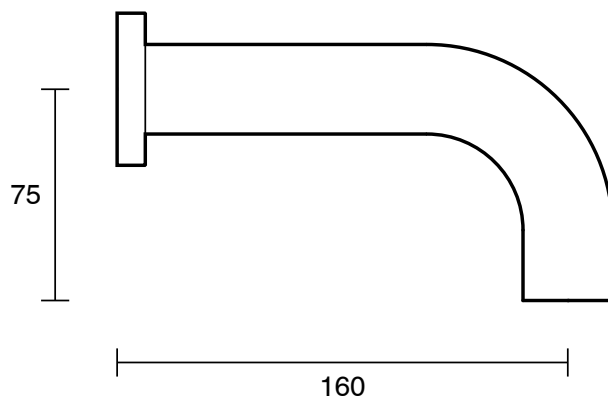

SUSSEX

Sussex Scala 32mm Curved Bath Outlet 160mm LUX PVD Brushed Platinum Gold

2268332

SPECIFICATIONS

Recommended Use	Residential;Commercial
Colour Finish	Brushed Platinum Gold
Primary Material	Brass
Recommended Pressure Range	150 - 500 kPa as per AS3500
Max Continuous Working Temperature (deg C)	65
Min Continuous Working Temperature (deg C)	1

WARRANTY

Residential Use (Years)	40
Commercial Use (Years)	10

Please refer to Sussex Warranty page for full Terms and Conditions

Dimensions are nominal measurements only.

CLEANING RECOMMENDATIONS:

We recommend the use of soapy water or approved cleaners. This product should not be cleaned with abrasive materials. Damage caused by any improper treatment is not covered by the product warranty. Refer to Warranty Conditions

Disclaimer: Products in this specification manual must by regulation be installed by licensed and registered trade people. The manufacturer/distributor reserves the right to vary specifications or delete models from their range without prior notification. Dimensions are nominal measurements only. Dimensions and set-outs listed are correct at time of publication however the manufacturer/distributor takes no responsibility for printing errors.

Published 17/04/2026

To see the complete Sussex range go to www.reece.com.au