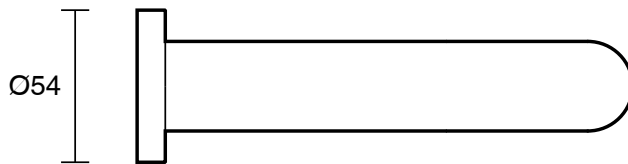

SUSSEX

Sussex Scala 32mm Curved Bath Outlet 160mm LUX PVD Brushed Platinum Gold

2268332

SPECIFICATIONS

Recommended Use	Residential;Commercial
Colour Finish	Brushed Platinum Gold
Primary Material	Brass
Recommended Pressure Range	150 - 500 kPa as per AS3500
Max Continuous Working Temperature (deg C)	65
Min Continuous Working Temperature (deg C)	1

WARRANTY

Residential Use (Years)	40
Commercial Use (Years)	10

Please refer to Sussex Warranty page for full Terms and Conditions

Dimensions are nominal measurements only.

CLEANING RECOMMENDATIONS:

We recommend the use of soapy water or approved cleaners. This product should not be cleaned with abrasive materials. Damage caused by any improper treatment is not covered by the product warranty. Refer to Warranty Conditions

Disclaimer: Products in this specification manual must by regulation be installed by licensed and registered trade people. The manufacturer/distributor reserves the right to vary specifications or delete models from their range without prior notification. Dimensions are nominal measurements only. Dimensions and set-outs listed are correct at time of publication however the manufacturer/distributor takes no responsibility for printing errors.

Published 17/04/2026

To see the complete Sussex range go to www.reece.com.au