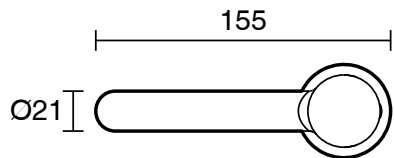

mizu

Mizu Drift Dial Basin Mixer Curved Spout Chrome (6 Star) Lead Free

34494

SPECIFICATIONS

Recommended Use	Residential;Commercial
Colour Finish	Polished Chrome
Primary Material	Lead Free Brass
Recommended Pressure Range	150 - 500 kPa as per AS3500
Max Continuous Working Temperature (deg C)	65
Min Continuous Working Temperature (deg C)	5

WARRANTY

Residential & Commercial Use (Years)	25
Spare Parts & Labour (Years)	1

Please refer to Mizu Warranty page for full Terms and Conditions

Dimensions are nominal measurements only.

CLEANING RECOMMENDATIONS:

We recommend the use of soapy water or approved cleaners. This product should not be cleaned with abrasive materials. Damage caused by any improper treatment is not covered by the product warranty. Refer to Warranty Conditions

Disclaimer: Products in this specification manual must by regulation be installed by licensed and registered trade people. The manufacturer/distributor reserves the right to vary specifications or delete models from their range without prior notification. Dimensions are nominal measurements only. Dimensions and set-outs listed are correct at time of publication however the manufacturer/distributor takes no responsibility for printing errors.

Published 01/04/2026

To see the complete Mizu range go to www.reece.com.au