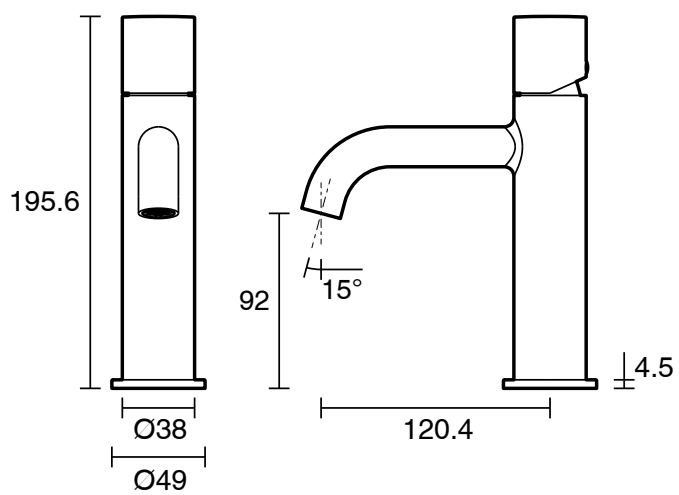

mizu

Mizu Drift Dial Basin Mixer Curved Spout Chrome (6 Star) Lead Free

34494

SPECIFICATIONS

Recommended Use	Residential;Commercial
Colour Finish	Polished Chrome
Primary Material	Lead Free Brass
Recommended Pressure Range	150 - 500 kPa as per AS3500
Max Continuous Working Temperature (deg C)	65
Min Continuous Working Temperature (deg C)	5

WARRANTY

Residential & Commercial Use (Years)	25
Spare Parts & Labour (Years)	1

Please refer to Mizu Warranty page for full Terms and Conditions

Dimensions are nominal measurements only.

CLEANING RECOMMENDATIONS:

We recommend the use of soapy water or approved cleaners. This product should not be cleaned with abrasive materials. Damage caused by any improper treatment is not covered by the product warranty. Refer to Warranty Conditions

Disclaimer: Products in this specification manual must by regulation be installed by licensed and registered trade people. The manufacturer/distributor reserves the right to vary specifications or delete models from their range without prior notification. Dimensions are nominal measurements only. Dimensions and set-outs listed are correct at time of publication however the manufacturer/distributor takes no responsibility for printing errors.

Published 01/04/2026

To see the complete Mizu range go to www.reece.com.au