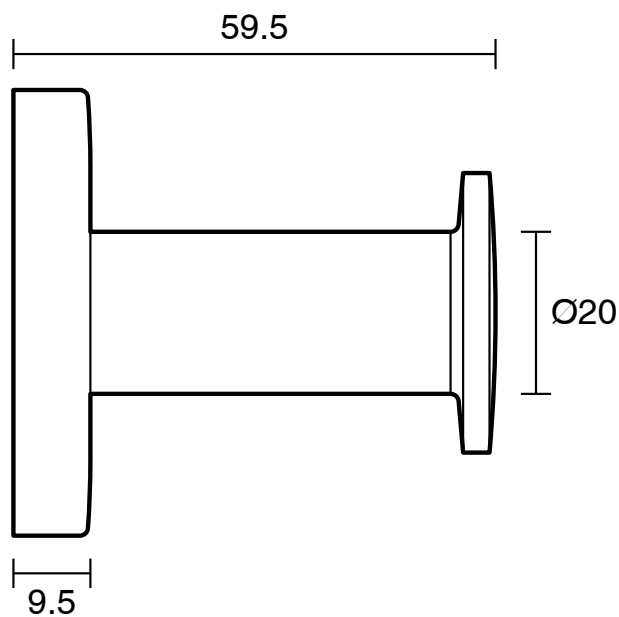

## Roca Ona Robe Hook Chrome

15047

SPECIFICATIONS	
Recommended Use	Residential;Commercial
Colour Finish	Polished Chrome
Primary Material	Brass
WARRANTY	
Residential & Commercial Use (Years)	25
Parts Replacement Only (Years)	1
<i>Please refer to Roca Warranty page for full Terms and Conditions</i>	

Dimensions are nominal measurements only.