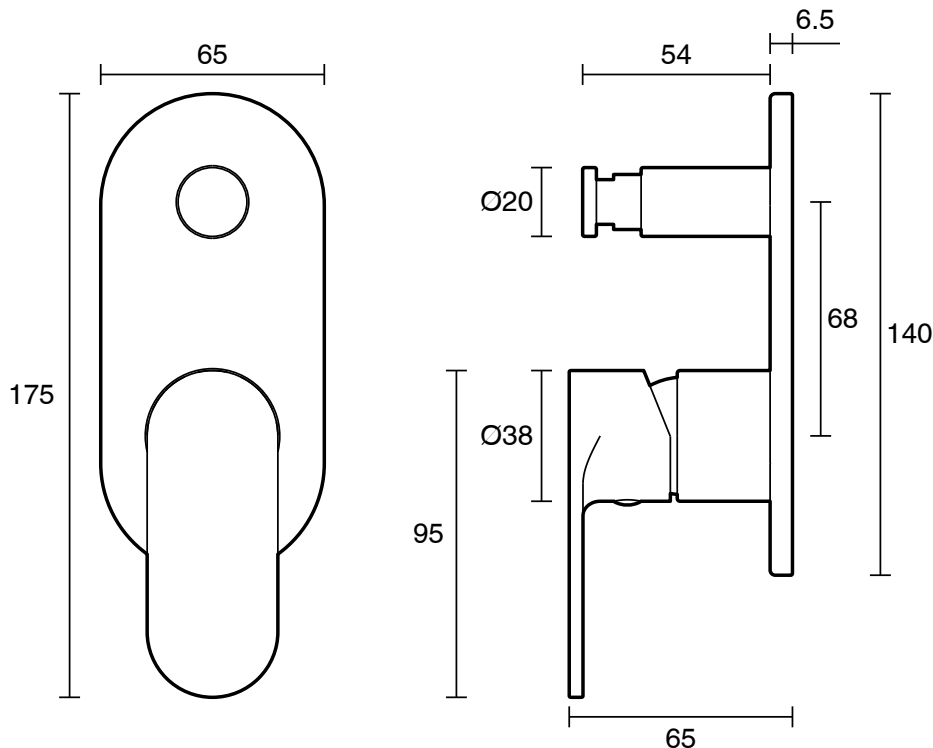

mizu

Mizu Soothe MK2 Shower Mixer with Diverter Kit Brushed Bronze

2295543

SPECIFICATIONS	
Recommended Use	Residential;Commercial
Colour Finish	Brushed Bronze
Primary Material	DR Brass
Recommended Pressure Range	150 - 500 kPa as per AS3500
Max Continuous Working Temperature (deg C)	70
Min Continuous Working Temperature (deg C)	5
WARRANTY	
Residential & Commercial Use (Years)	25
Spare Parts & Labour (Years)	1
<i>Please refer to Mizu Warranty page for full Terms and Conditions</i>	

Disclaimer: Products in this specification manual must by regulation be installed by licensed and registered trade people. The manufacturer/distributor reserves the right to vary specifications or delete models from their range without prior notification. Dimensions are nominal measurements only. Dimensions and set-outs listed are correct at time of publication however the manufacturer/distributor takes no responsibility for printing errors.