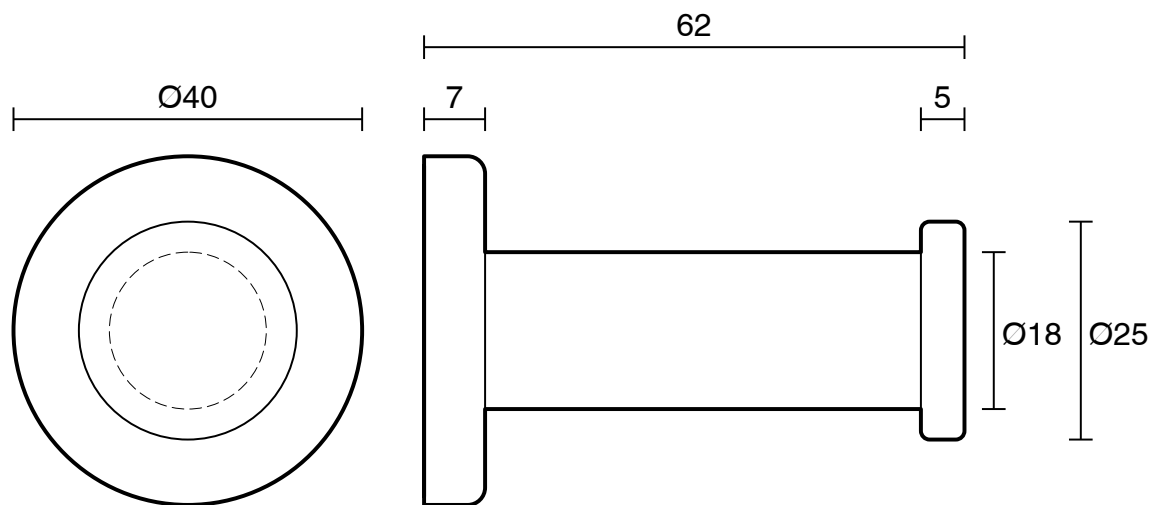

mizu

Mizu Drift Robe Hook Brushed Gold

2202624

SPECIFICATIONS	
Recommended Use	Residential;Commercial
Colour Finish	Brushed Gold
Primary Material	DR Brass
WARRANTY	
Residential & Commercial Use (Years)	25
Spare Parts & Labour (Years)	1
<i>Please refer to Mizu Warranty page for full Terms and Conditions</i>	