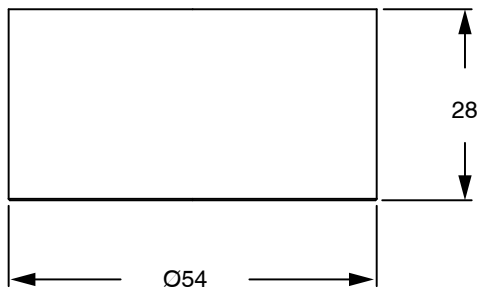

SUSSEX

Sussex Pure Diverter with Cirque Textured Handle PVD Brushed Gold Lead Free

47228

SPECIFICATIONS

Recommended Use	Residential;Commercial
Colour Finish	Brushed Gold
Primary Material	Lead Free Brass
Recommended Pressure Range	150 - 500 kPa as per AS3500
Max Continuous Working Temperature (deg C)	65
Min Continuous Working Temperature (deg C)	1

WARRANTY

Residential Use (Years)	40
Commercial Use (Years)	10

Please refer to Sussex Warranty page for full Terms and Conditions

Dimensions are nominal measurements only.

CLEANING RECOMMENDATIONS:

We recommend the use of soapy water or approved cleaners. This product should not be cleaned with abrasive materials. Damage caused by any improper treatment is not covered by the product warranty. Refer to Warranty Conditions

Disclaimer: Products in this specification manual must by regulation be installed by licensed and registered trade people. The manufacturer/distributor reserves the right to vary specifications or delete models from their range without prior notification. Dimensions are nominal measurements only. Dimensions and set-outs listed are correct at time of publication however the manufacturer/distributor takes no responsibility for printing errors.

Published 14/05/2026

To see the complete Sussex range go to www.reece.com.au