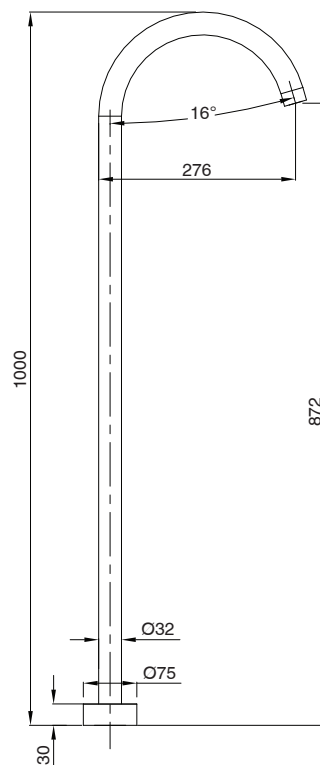

mizu

Mizu Drift MK2 Floor Mounted Bath Outlet Kit Chrome

9509969

SPECIFICATIONS

Recommended Use	Residential;Commercial
Colour Finish	Polished Chrome
Primary Material	DR Brass
Recommended Pressure Range	150 - 500 kPa as per AS3500
Max Continuous Working Temperature (deg C)	70
Min Continuous Working Temperature (deg C)	5

WARRANTY

Residential & Commercial Use (Years)	25
Spare Parts & Labour (Years)	1

Please refer to Mizu Warranty page for full Terms and Conditions

Dimensions are nominal measurements only.

CLEANING RECOMMENDATIONS:

We recommend the use of soapy water or approved cleaners. This product should not be cleaned with abrasive materials. Damage caused by any improper treatment is not covered by the product warranty. Refer to Warranty Conditions

Disclaimer: Products in this specification manual must by regulation be installed by licensed and registered trade people. The manufacturer/distributor reserves the right to vary specifications or delete models from their range without prior notification. Dimensions are nominal measurements only. Dimensions and set-outs listed are correct at time of publication however the manufacturer/distributor takes no responsibility for printing errors.

Published 01/04/2026

To see the complete Mizu range go to www.reece.com.au