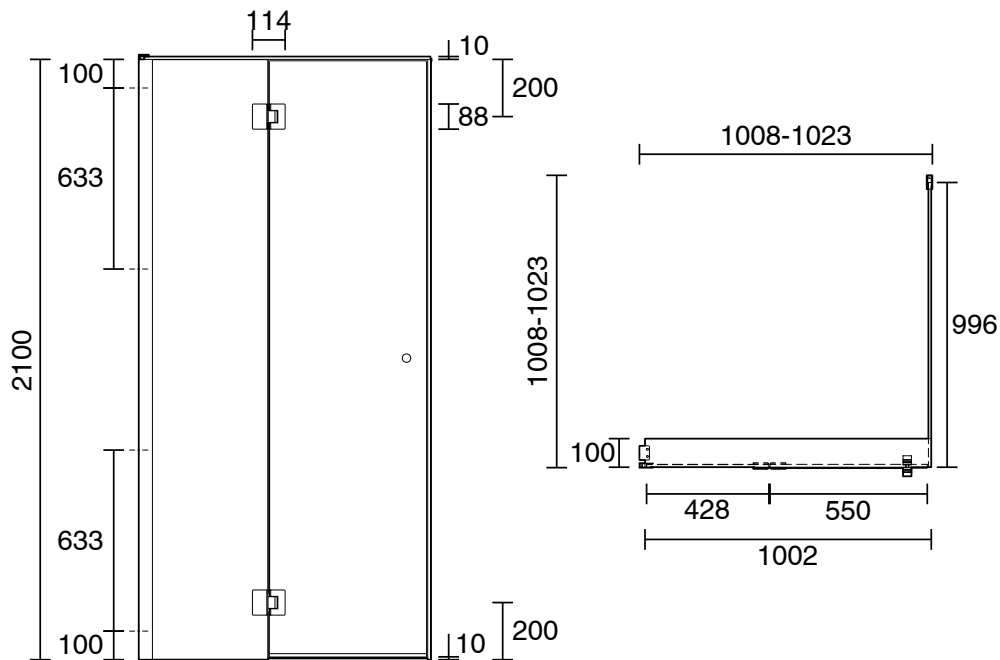

KADO

Kado Lux Frameless Enclosure with Wall Channel 1000 x 1000mm Brushed Gunmetal

1710048

SPECIFICATIONS

Recommended Use	Residential;Commercial
Colour Finish	Clear;Brushed Gunmetal
Primary Material	Glass
Frame Configuration	Frameless
Screen Shape	Rectangular
Screen Appearance	Clear
Screen Fixing	Channel
Mounting	Wall

WARRANTY

Residential & Commercial Use (Years)	7
Spare Parts & Labour (Years)	1

Please refer to Kado Warranty Page for full Terms and Conditions

Dimensions are nominal measurements only.

CLEANING RECOMMENDATIONS:

We recommend the use of soapy water or approved cleaners. This product should not be cleaned with abrasive materials. Damage caused by any improper treatment is not covered by the product warranty. Refer to Warranty Conditions

Disclaimer: Products in this specification manual must by regulation be installed by licensed and registered trade people. The manufacturer/distributor reserves the right to vary specifications or delete models from their range without prior notification. Dimensions are nominal measurements only. Dimensions and set-outs listed are correct at time of publication however the manufacturer/distributor takes no responsibility for printing errors.

Published 01/04/2026

To see the complete Kado range go to www.reece.com.au