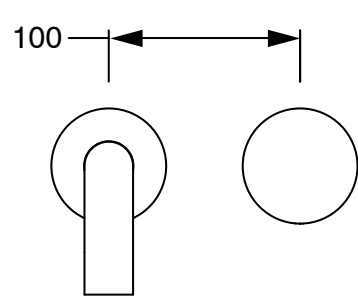

SUSSEX

Sussex Pure Progressive Wall Basin Mixer System 200mm with Diamond Textured Handles PVD Brushed Gold (3 Star) Lead Free 50506

SPECIFICATIONS	
Recommended Use	Residential;Commercial
Colour Finish	Brushed Gold
Primary Material	Lead Free Brass
Recommended Pressure Range	150 - 500 kPa as per AS3500
Max Continuous Working Temperature (deg C)	65
Min Continuous Working Temperature (deg C)	1
WARRANTY	
Residential Use (Years)	40
Commercial Use (Years)	10
<i>Please refer to Sussex Warranty page for full Terms and Conditions</i>	