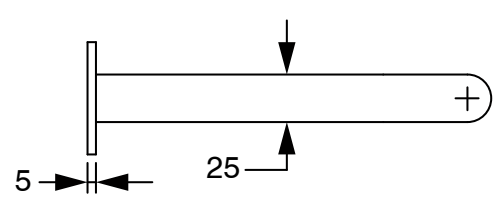

SUSSEX

Sussex Pure Progressive Wall Basin Mixer System 200mm with Diamond Textured Handles PVD Brushed Gold (3 Star) Lead Free 50506

SPECIFICATIONS	
Recommended Use	Residential;Commercial
Colour Finish	Brushed Gold
Primary Material	Lead Free Brass
Recommended Pressure Range	150 - 500 kPa as per AS3500
Max Continuous Working Temperature (deg C)	65
Min Continuous Working Temperature (deg C)	1
WARRANTY	
Residential Use (Years)	40
Commercial Use (Years)	10
<i>Please refer to Sussex Warranty page for full Terms and Conditions</i>	