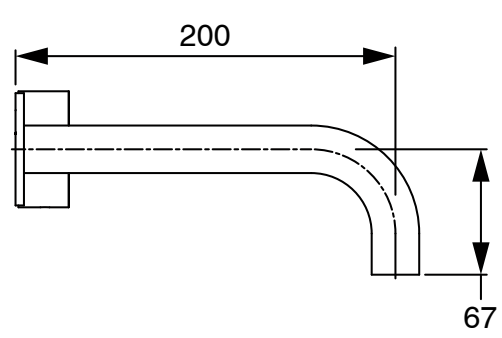

SUSSEX

Sussex Pure Progressive Wall Basin Mixer System 200mm with Diamond Textured Handles PVD Brushed Gold (3 Star) Lead Free 50506

SPECIFICATIONS	
Recommended Use	Residential;Commercial
Colour Finish	Brushed Gold
Primary Material	Lead Free Brass
Recommended Pressure Range	150 - 500 kPa as per AS3500
Max Continuous Working Temperature (deg C)	65
Min Continuous Working Temperature (deg C)	1
WARRANTY	
Residential Use (Years)	40
Commercial Use (Years)	10
<i>Please refer to Sussex Warranty page for full Terms and Conditions</i>	