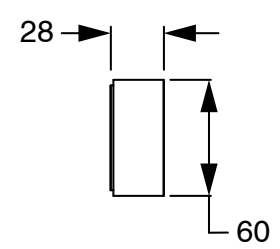

SUSSEX

Sussex Pure Progressive Wall Basin Mixer System 200mm with Diamond Textured Handles PVD Brushed Gold (3 Star) Lead Free 50506

SPECIFICATIONS	
Recommended Use	Residential;Commercial
Colour Finish	Brushed Gold
Primary Material	Lead Free Brass
Recommended Pressure Range	150 - 500 kPa as per AS3500
Max Continuous Working Temperature (deg C)	65
Min Continuous Working Temperature (deg C)	1
WARRANTY	
Residential Use (Years)	40
Commercial Use (Years)	10
<i>Please refer to Sussex Warranty page for full Terms and Conditions</i>	