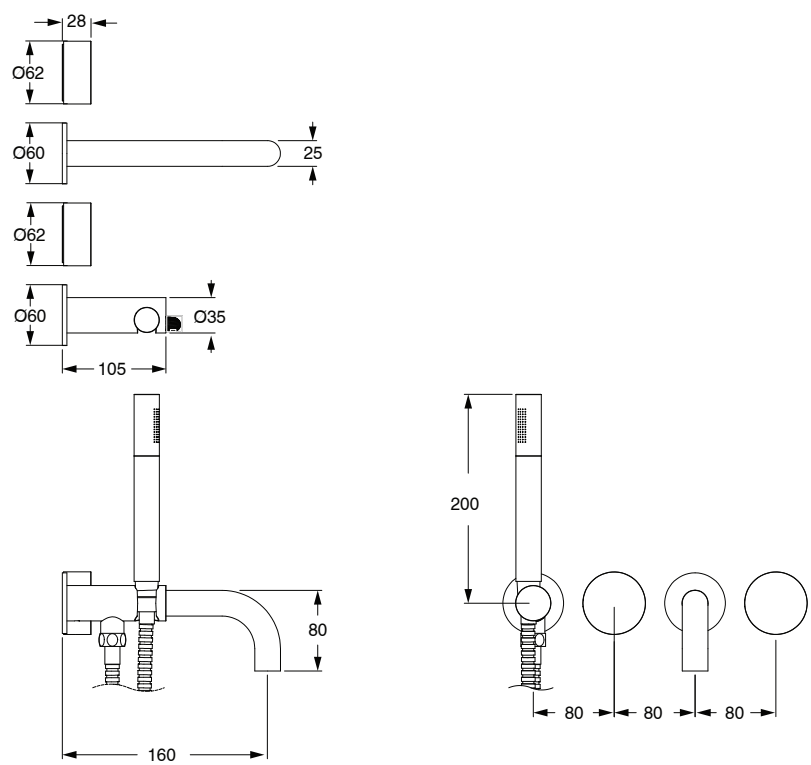

SUSSEX

**Sussex Pure Progressive Bath Mixer Tap System 160mm with Handshower Right Hand
Brushed Nickel (3 Star)
2299601**

SPECIFICATIONS	
Recommended Use	Residential;Commercial
Colour Finish	Brushed Nickel
Primary Material	DR Brass
Recommended Pressure Range	150 - 500 kPa as per AS3500
Max Continuous Working Temperature (deg C)	65
Min Continuous Working Temperature (deg C)	1
WARRANTY	
Residential Use (Years)	40
Commercial Use (Years)	10
<i>Please refer to Sussex Warranty page for full Terms and Conditions</i>	

Disclaimer: Products in this specification manual must by regulation be installed by licensed and registered trade people. The manufacturer/distributor reserves the right to vary specifications or delete models from their range without prior notification. Dimensions are nominal measurements only. Dimensions and set-outs listed are correct at time of publication however the manufacturer/distributor takes no responsibility for printing errors.