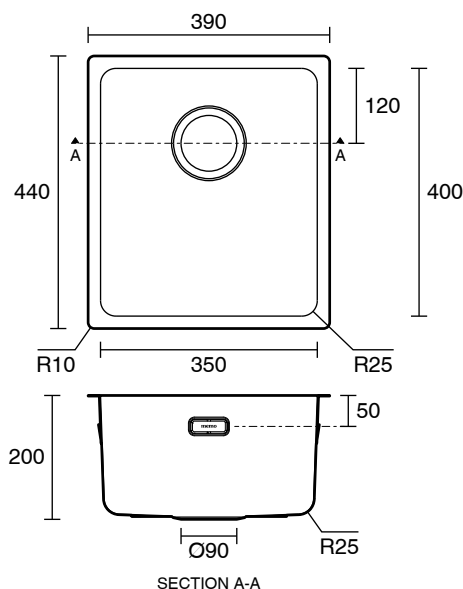

### SPECIFICATIONS

Recommended Use	Residential;Commercial
Bowl Type	Inset / Semi Inset;Under Mount / Under Counter
Material	Stainless Steel 304
Sink Colour	Micro Brushed Stainless Steel
Taphole Options	None
Capacity (L)	26
Mounting	Product Surface
Overflow Included	Yes
Plug & Waste Included	Yes
Plug & Waste Size	90mm Basket Waste

Dimensions are nominal measurements only.