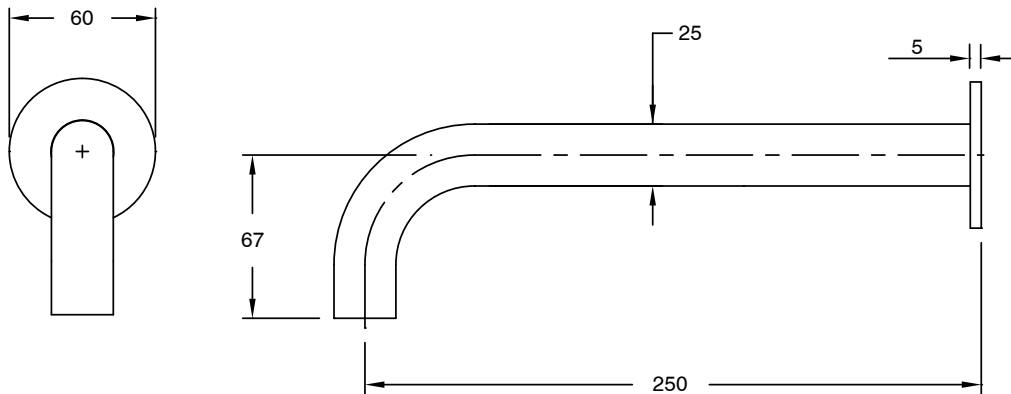

SUSSEX

Sussex Pure Wall Bath Outlet 250mm PVD Brushed Gunmetal Lead Free

46999

SPECIFICATIONS	
Recommended Use	Residential;Commercial
Colour Finish	Brushed Gunmetal
Primary Material	Lead Free Brass
Recommended Pressure Range	150 - 500 kPa as per AS3500
Max Continuous Working Temperature (deg C)	65
Min Continuous Working Temperature (deg C)	1
WARRANTY	
Residential Use (Years)	40
Commercial Use (Years)	10
<i>Please refer to Sussex Warranty page for full Terms and Conditions</i>	