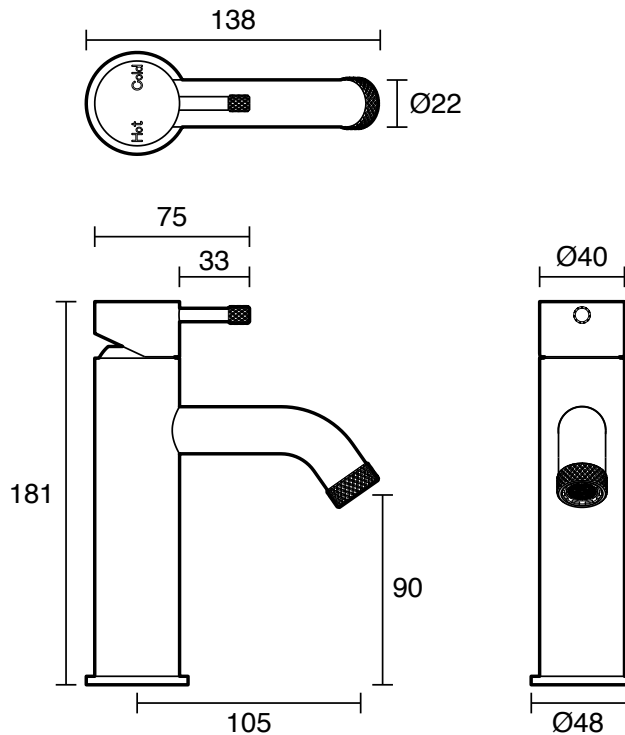

SUSSEX

Sussex Scala Nova Basin Mixer Curved PVD Matte Black (5 Star) Lead Free

43166

SPECIFICATIONS	
Recommended Use	Residential;Commercial
Colour Finish	Matte Black
Primary Material	Lead Free Brass
Recommended Pressure Range	150 - 500 kPa as per AS3500
Max Continuous Working Temperature (deg C)	65
Min Continuous Working Temperature (deg C)	1
WARRANTY	
Residential Use (Years)	40
Commercial Use (Years)	10
<i>Please refer to Sussex Warranty page for full Terms and Conditions</i>	

Disclaimer: Products in this specification manual must by regulation be installed by licensed and registered trade people. The manufacturer/distributor reserves the right to vary specifications or delete models from their range without prior notification. Dimensions are nominal measurements only. Dimensions and set-outs listed are correct at time of publication however the manufacturer/distributor takes no responsibility for printing errors.