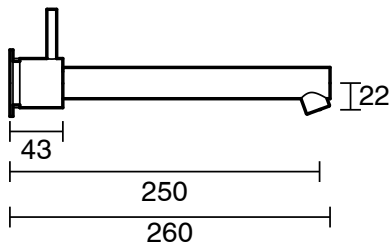

SUSSEX

Scala Straight Wall Basin Set 250mm Chrome (6 Star) Lead Free

52505

SPECIFICATIONS	
Recommended Use	Residential;Commercial
Colour Finish	Polished Chrome
Primary Material	Lead Free Brass
Recommended Pressure Range	150 - 500 kPa as per AS3500
Max Continuous Working Temperature (deg C)	65
Min Continuous Working Temperature (deg C)	1
WARRANTY	
Residential Use (Years)	40
Commercial Use (Years)	10
<i>Please refer to Sussex Warranty page for full Terms and Conditions</i>	