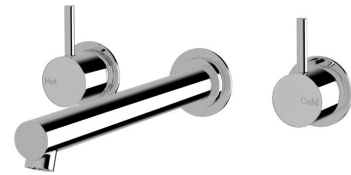

SUSSEX

Scala Straight Wall Basin Set 250mm Chrome (6 Star) Lead Free

52505

SPECIFICATIONS	
Recommended Use	Residential;Commercial
Colour Finish	Polished Chrome
Primary Material	Lead Free Brass
Recommended Pressure Range	150 - 500 kPa as per AS3500
Max Continuous Working Temperature (deg C)	65
Min Continuous Working Temperature (deg C)	1
WARRANTY	
Residential Use (Years)	40
Commercial Use (Years)	10
<i>Please refer to Sussex Warranty page for full Terms and Conditions</i>	