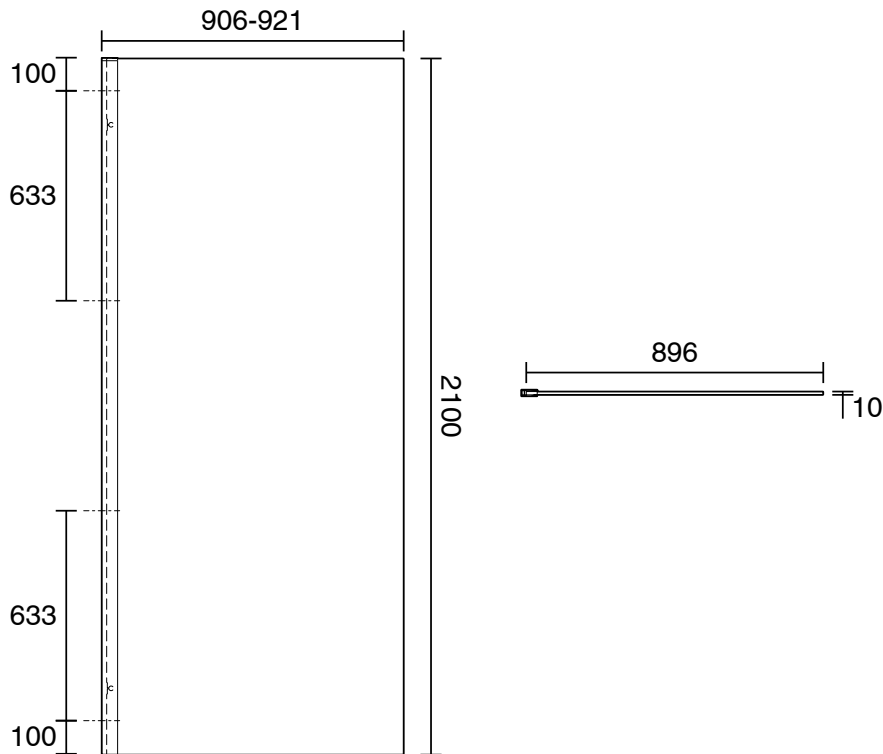

## Kado Lux Frameless Rectangular Panel with Wall Channel Clear Glass 900mm Matte Black

1710076

SPECIFICATIONS	
Recommended Use	Residential;Commercial
Colour Finish	Matte Black;Clear
Primary Material	Glass
Frame Configuration	Frameless
Screen Shape	Rectangular
Screen Appearance	Clear
Screen Fixing	Channel
Mounting	Wall
WARRANTY	
Residential & Commercial Use (Years)	7
Spare Parts & Labour (Years)	1
<i>Please refer to Kado Warranty Page for full Terms and Conditions</i>	

Dimensions are nominal measurements only.