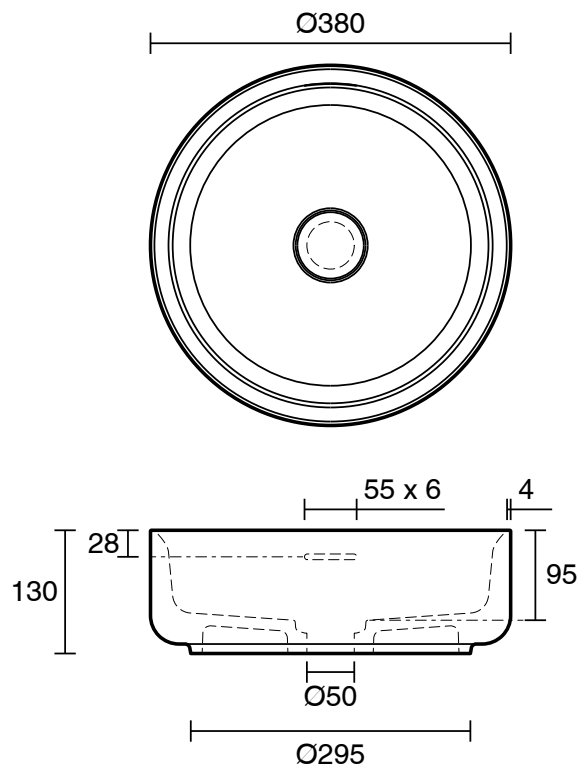

KADO

Kado Lussi Thin Edge Round Above Counter Basin with Solid Surface Plug and Waste 380mm 1805780

SPECIFICATIONS

Recommended Use	Residential;Commercial
Material	Solid Surface
Basin Colour	Matte White
Bowl Capacity (L)	5
Weight (kg)	8
Taphole Configuration	None
Overflow Included	Yes
Plug & Waste Included	Yes

WARRANTY

Residential & Commercial Use (Years)	25
Spare Parts & Labour (Years)	1

Please refer to Kado Warranty Page for full Terms and Conditions

Dimensions are nominal measurements only.

CLEANING RECOMMENDATIONS:

We recommend the use of soapy water or approved cleaners. This product should not be cleaned with abrasive materials. Damage caused by any improper treatment is not covered by the product warranty. Refer to Warranty Conditions

Disclaimer: Products in this specification manual must by regulation be installed by licensed and registered trade people. The manufacturer/distributor reserves the right to vary specifications or delete models from their range without prior notification. Dimensions are nominal measurements only. Dimensions and set-outs listed are correct at time of publication however the manufacturer/distributor takes no responsibility for printing errors.

Published 01/04/2026

To see the complete Kado range go to
www.reece.com.au