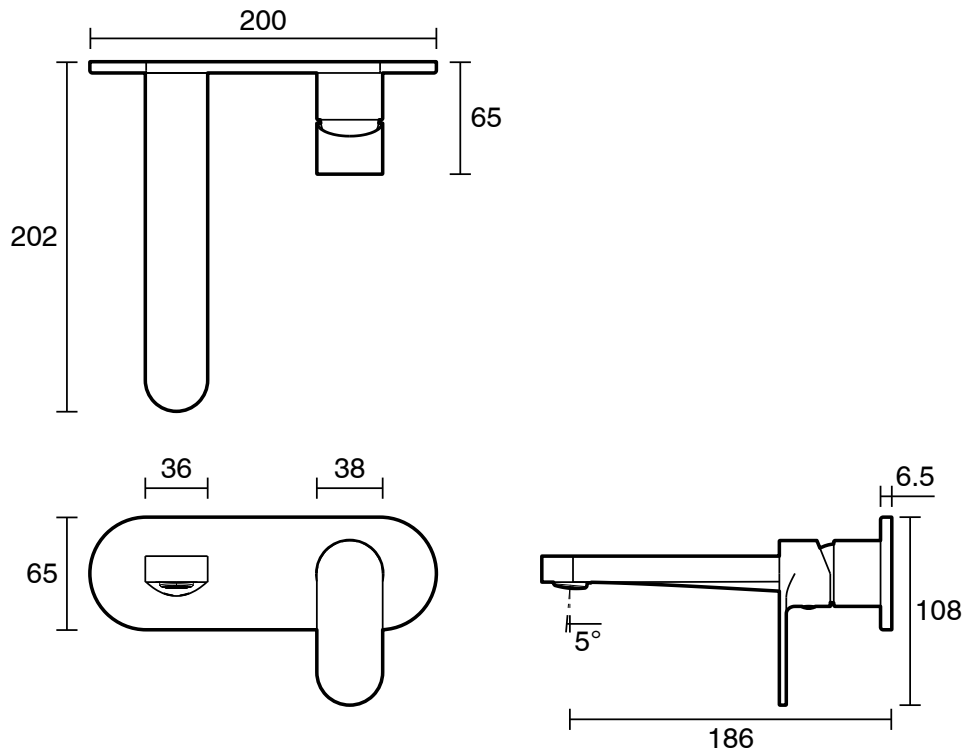

mizu

Mizu Soothe MK2 Wall Basin/Bath Mixer Set Kit Matte Black (6 Star) Lead Free

9512391

SPECIFICATIONS	
Recommended Use	Residential;Commercial
Colour Finish	Matte Black
Primary Material	Lead Free Brass
Recommended Pressure Range	150 - 500 kPa as per AS3500
Max Continuous Working Temperature (deg C)	70
Min Continuous Working Temperature (deg C)	5
WARRANTY	
Residential & Commercial Use (Years)	25
Spare Parts & Labour (Years)	1
<i>Please refer to Mizu Warranty page for full Terms and Conditions</i>	

Disclaimer: Products in this specification manual must by regulation be installed by licensed and registered trade people. The manufacturer/distributor reserves the right to vary specifications or delete models from their range without prior notification. Dimensions are nominal measurements only. Dimensions and set-outs listed are correct at time of publication however the manufacturer/distributor takes no responsibility for printing errors.