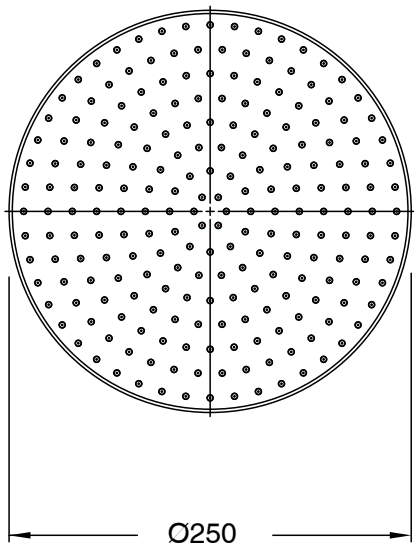

SUSSEX

Sussex Pure Shower Head 250mm Living Tumbled Brass (3 Star)

4203862

SPECIFICATIONS

Recommended Use	Residential;Commercial
Colour Finish	Living Tumbled Brass
Primary Material	DR Brass
Recommended Pressure Range	150 - 500 kPa as per AS3500
Max Continuous Working Temperature (deg C)	65
Min Continuous Working Temperature (deg C)	1

WARRANTY

Residential Use (Years)	40
Commercial Use (Years)	10

Please refer to Sussex Warranty page for full Terms and Conditions

Dimensions are nominal measurements only.

CLEANING RECOMMENDATIONS:

We recommend the use of soapy water or approved cleaners. This product should not be cleaned with abrasive materials. Damage caused by any improper treatment is not covered by the product warranty. Refer to Warranty Conditions

Disclaimer: Products in this specification manual must by regulation be installed by licensed and registered trade people. The manufacturer/distributor reserves the right to vary specifications or delete models from their range without prior notification. Dimensions are nominal measurements only. Dimensions and set-outs listed are correct at time of publication however the manufacturer/distributor takes no responsibility for printing errors.

Published 13/04/2026

To see the complete Sussex range go to www.reece.com.au