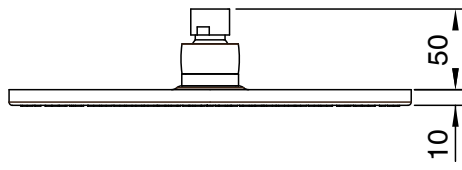

SUSSEX

Sussex Pure Shower Head 250mm Living Tumbled Brass (3 Star)

4203862

SPECIFICATIONS

Recommended Use	Residential;Commercial
Colour Finish	Living Tumbled Brass
Primary Material	DR Brass
Recommended Pressure Range	150 - 500 kPa as per AS3500
Max Continuous Working Temperature (deg C)	65
Min Continuous Working Temperature (deg C)	1

WARRANTY

Residential Use (Years)	40
Commercial Use (Years)	10

Please refer to Sussex Warranty page for full Terms and Conditions

Dimensions are nominal measurements only.

CLEANING RECOMMENDATIONS:

We recommend the use of soapy water or approved cleaners. This product should not be cleaned with abrasive materials. Damage caused by any improper treatment is not covered by the product warranty. Refer to Warranty Conditions

Disclaimer: Products in this specification manual must by regulation be installed by licensed and registered trade people. The manufacturer/distributor reserves the right to vary specifications or delete models from their range without prior notification. Dimensions are nominal measurements only. Dimensions and set-outs listed are correct at time of publication however the manufacturer/distributor takes no responsibility for printing errors.

Published 13/04/2026

To see the complete Sussex range go to www.reece.com.au