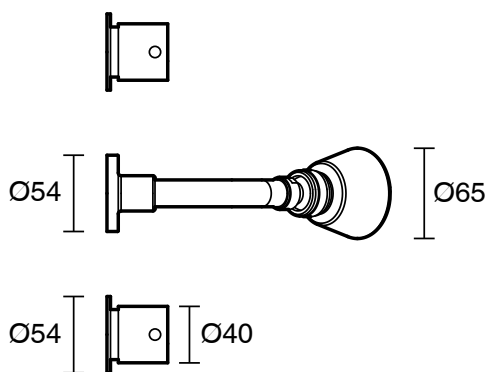

SUSSEX

Sussex Scala Shower Set Chrome (3 Star)

2261427

SPECIFICATIONS	
Recommended Use	Residential;Commercial
Colour Finish	Polished Chrome
Primary Material	DR Brass
Recommended Pressure Range	150 - 500 kPa as per AS3500
Max Continuous Working Temperature (deg C)	65
Min Continuous Working Temperature (deg C)	1
WARRANTY	
Residential Use (Years)	40
Commercial Use (Years)	10

Please refer to Sussex Warranty page for full Terms and Conditions

Dimensions are nominal measurements only.

CLEANING RECOMMENDATIONS:

We recommend the use of soapy water or approved cleaners. This product should not be cleaned with abrasive materials. Damage caused by any improper treatment is not covered by the product warranty. Refer to Warranty Conditions

Disclaimer: Products in this specification manual must by regulation be installed by licensed and registered trade people. The manufacturer/distributor reserves the right to vary specifications or delete models from their range without prior notification. Dimensions are nominal measurements only. Dimensions and set-outs listed are correct at time of publication however the manufacturer/distributor takes no responsibility for printing errors.

Published 01/04/2026

To see the complete Sussex range go to www.reece.com.au