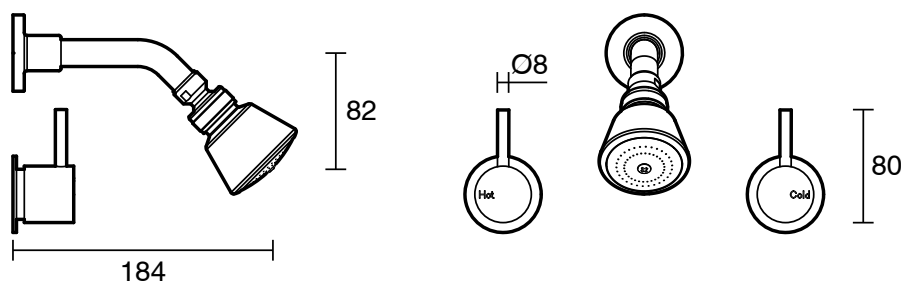

SUSSEX

Sussex Scala Shower Set Chrome (3 Star)

2261427

SPECIFICATIONS	
Recommended Use	Residential;Commercial
Colour Finish	Polished Chrome
Primary Material	DR Brass
Recommended Pressure Range	150 - 500 kPa as per AS3500
Max Continuous Working Temperature (deg C)	65
Min Continuous Working Temperature (deg C)	1
WARRANTY	
Residential Use (Years)	40
Commercial Use (Years)	10

Please refer to Sussex Warranty page for full Terms and Conditions

Dimensions are nominal measurements only.

CLEANING RECOMMENDATIONS:

We recommend the use of soapy water or approved cleaners. This product should not be cleaned with abrasive materials. Damage caused by any improper treatment is not covered by the product warranty. Refer to Warranty Conditions

Disclaimer: Products in this specification manual must by regulation be installed by licensed and registered trade people. The manufacturer/distributor reserves the right to vary specifications or delete models from their range without prior notification. Dimensions are nominal measurements only. Dimensions and set-outs listed are correct at time of publication however the manufacturer/distributor takes no responsibility for printing errors.

Published 01/04/2026

To see the complete Sussex range go to www.reece.com.au