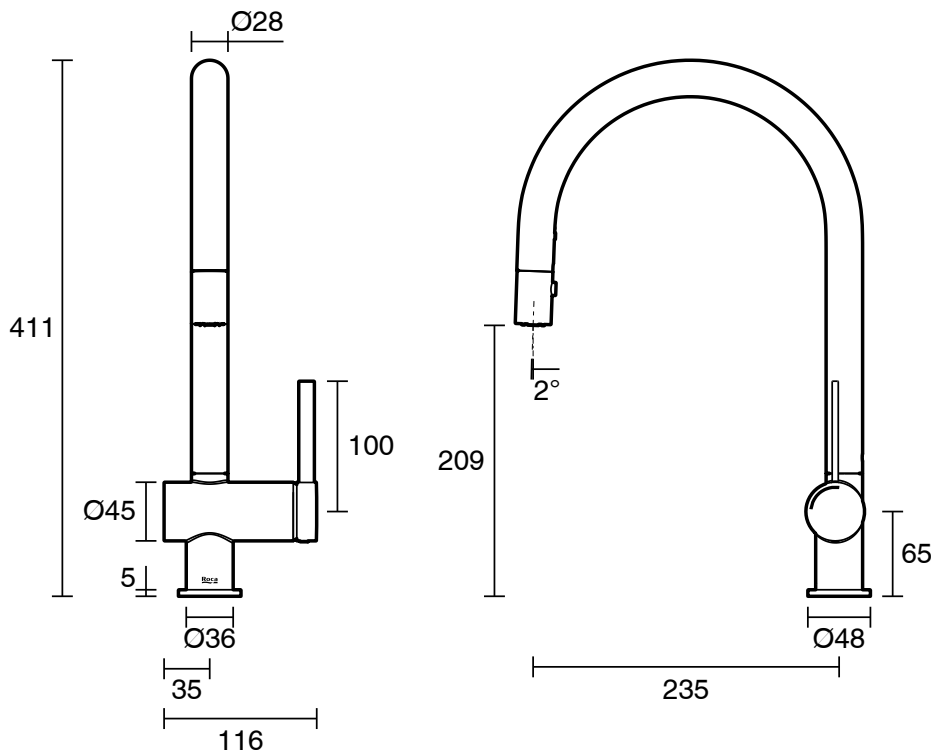

Roca Ona Gooseneck Pull Out Sink Mixer Tap 2 Function Brushed Brass (5 Star) Lead Free

13726

SPECIFICATIONS	
Recommended Use	Residential;Commercial
Colour Finish	Brushed Brass
Primary Material	Lead Free Brass
Recommended Pressure Range	150 - 500 kPa as per AS3500
Max Continuous Working Temperature (deg C)	65
Min Continuous Working Temperature (deg C)	5
WARRANTY	
Residential & Commercial Use (Years)	25
Spare Parts & Labour (Years)	1
<i>Please refer to Roca Warranty page for full Terms and Conditions</i>	

Disclaimer: Products in this specification manual must by regulation be installed by licensed and registered trade people. The manufacturer/distributor reserves the right to vary specifications or delete models from their range without prior notification. Dimensions are nominal measurements only. Dimensions and set-outs listed are correct at time of publication however the manufacturer/distributor takes no responsibility for printing errors.