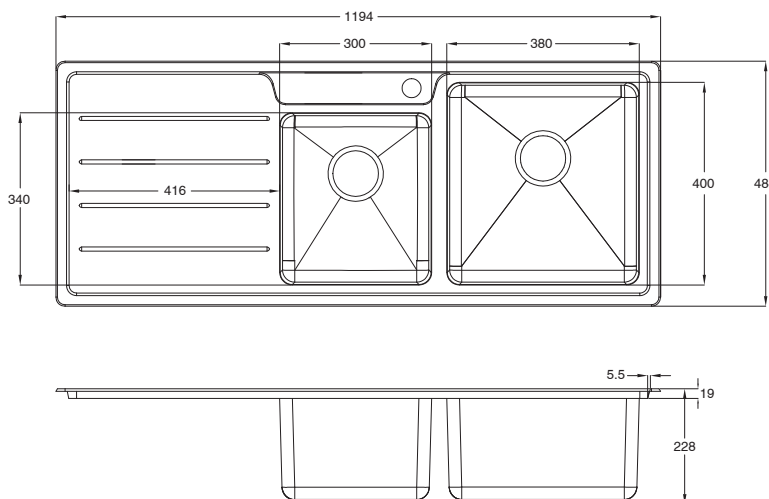

### SPECIFICATIONS

Recommended Use	Residential;Commercial
Colour	Stainless Steel
Finish	Satin
Material	Stainless Steel (304 Grade)
Bowl Type	1 & 3/4 Bowl
Bowl Configuration	Right Hand Bowl with Drainer
Sink Installation	Inset / Undermount
Fixing	Clipping System
Overflow Configuration	No Overflow
Taphole Configuration	1 Taphole
Plug & Waste Type	90mm Basket Waste
Plug & Waste	Included

Dimensions are nominal measurements only.