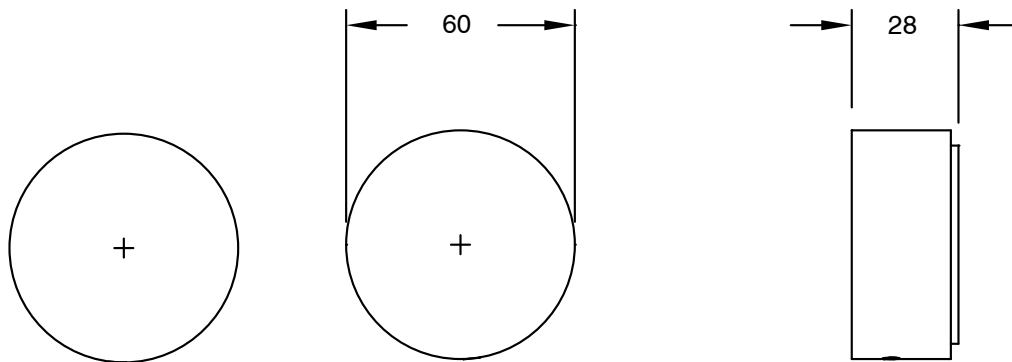

SUSSEX

Sussex Pure Basin Top Assembly with Linear Textured Handles PVD Brushed Gold Lead Free

47201

SPECIFICATIONS	
Recommended Use	Residential;Commercial
Colour Finish	Brushed Gold
Primary Material	Lead Free Brass
Recommended Pressure Range	150 - 500 kPa as per AS3500
Max Continuous Working Temperature (deg C)	65
Min Continuous Working Temperature (deg C)	1
WARRANTY	
Residential Use (Years)	40
Commercial Use (Years)	10
<i>Please refer to Sussex Warranty page for full Terms and Conditions</i>	