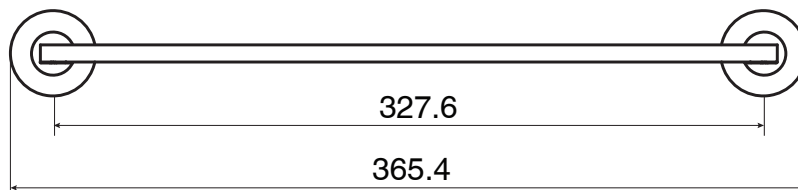

mizu

Mizu Drift Glass Shelf 370mm Matte Black

2202543

SPECIFICATIONS

Recommended Use	Residential;Commercial
Colour Finish	Matte Black
Primary Material	Glass

WARRANTY

Residential & Commercial Use (Years)	25
Spare Parts & Labour (Years)	1

Please refer to Mizu Warranty page for full Terms and Conditions

Dimensions are nominal measurements only.

CLEANING RECOMMENDATIONS:

We recommend the use of soapy water or approved cleaners. This product should not be cleaned with abrasive materials. Damage caused by any improper treatment is not covered by the product warranty. Refer to Warranty Conditions

Disclaimer: Products in this specification manual must by regulation be installed by licensed and registered trade people. The manufacturer/distributor reserves the right to vary specifications or delete models from their range without prior notification. Dimensions are nominal measurements only. Dimensions and set-outs listed are correct at time of publication however the manufacturer/distributor takes no responsibility for printing errors.

Published 01/04/2026

To see the complete Mizu range go to www.reece.com.au