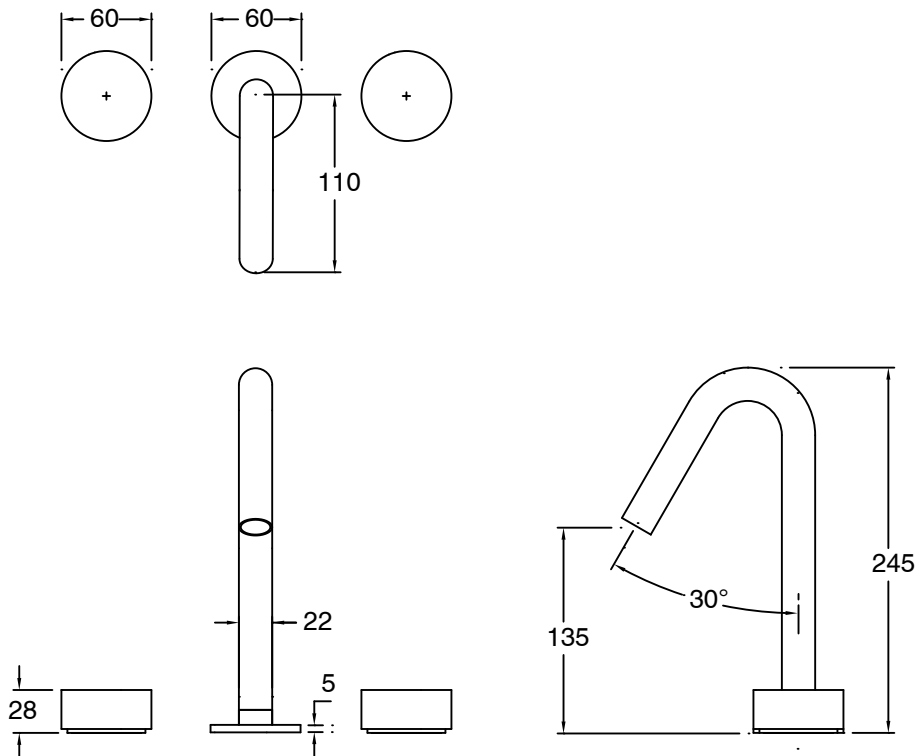

## Sussex Pure Basin Set with Cirque Textured Handles PVD Brushed Gold (5 Star)

9510818

SPECIFICATIONS	
Recommended Use	Residential;Commercial
Colour Finish	Brushed Gold
Primary Material	DR Brass
Recommended Pressure Range	150 - 500 kPa as per AS3500
Max Continuous Working Temperature (deg C)	65
Min Continuous Working Temperature (deg C)	1
WARRANTY	
Residential Use (Years)	40
Commercial Use (Years)	10
<i>Please refer to Sussex Warranty page for full Terms and Conditions</i>	

Dimensions are nominal measurements only.