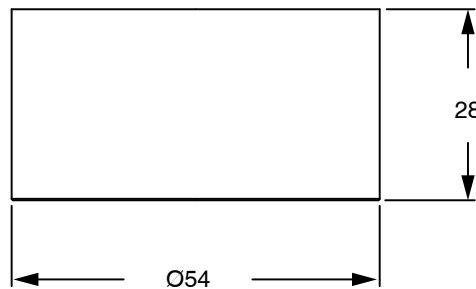

SUSSEX

Sussex Pure Diverter with Linear Textured Handle Chrome Lead Free

47240

SPECIFICATIONS	
Recommended Use	Residential;Commercial
Colour Finish	Polished Chrome
Primary Material	Lead Free Brass
Recommended Pressure Range	150 - 500 kPa as per AS3500
Max Continuous Working Temperature (deg C)	65
Min Continuous Working Temperature (deg C)	1
WARRANTY	
Residential Use (Years)	40
Commercial Use (Years)	10
<i>Please refer to Sussex Warranty page for full Terms and Conditions</i>	