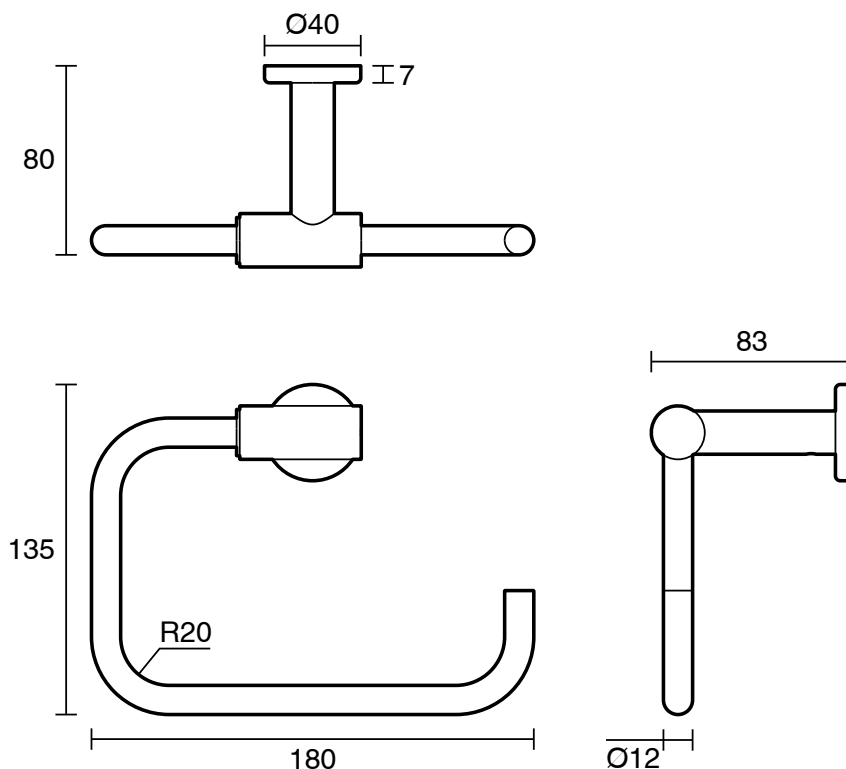

mizu

Mizu Drift Square Guest Towel Holder Brushed Gunmetal

2217445

SPECIFICATIONS

Recommended Use	Residential;Commercial
Colour Finish	Brushed Gunmetal
Primary Material	DR Brass

WARRANTY

Residential & Commercial Use (Years)	25
Spare Parts & Labour (Years)	1

Please refer to Mizu Warranty page for full Terms and Conditions

Dimensions are nominal measurements only.

CLEANING RECOMMENDATIONS:

We recommend the use of soapy water or approved cleaners. This product should not be cleaned with abrasive materials. Damage caused by any improper treatment is not covered by the product warranty. Refer to Warranty Conditions

Disclaimer: Products in this specification manual must by regulation be installed by licensed and registered trade people. The manufacturer/distributor reserves the right to vary specifications or delete models from their range without prior notification. Dimensions are nominal measurements only. Dimensions and set-outs listed are correct at time of publication however the manufacturer/distributor takes no responsibility for printing errors.

Published 01/04/2026

To see the complete Mizu range go to
www.reece.com.au