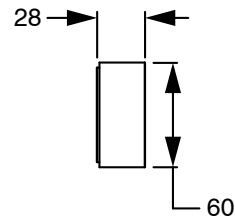

# SUSSEX

**Sussex Pure Progressive Wall Bath Mixer System 250mm with Cirque Textured Handles  
Chrome Lead Free  
50063**

| SPECIFICATIONS  |                             |
|---|-----------------------------|
| Recommended Use   | Residential;Commercial      |
| Colour Finish   | Polished Chrome             |
| Primary Material  | Lead Free Brass             |
| Recommended Pressure Range  | 150 - 500 kPa as per AS3500 |
| Max Continuous Working Temperature (deg C)                                | 65                          |
| Min Continuous Working Temperature (deg C)                                | 1                           |
| WARRANTY  |                             |
| Residential Use (Years)   | 40                          |
| Commercial Use (Years)  | 10                          |
| <i>Please refer to Sussex Warranty page for full Terms and Conditions</i> |                             |