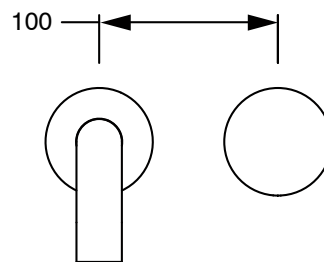

# SUSSEX

**Sussex Pure Progressive Wall Bath Mixer System 250mm with Cirque Textured Handles  
Chrome Lead Free  
50063**

| SPECIFICATIONS  |                             |
|---|-----------------------------|
| Recommended Use   | Residential;Commercial      |
| Colour Finish   | Polished Chrome             |
| Primary Material  | Lead Free Brass             |
| Recommended Pressure Range  | 150 - 500 kPa as per AS3500 |
| Max Continuous Working Temperature (deg C)                                | 65                          |
| Min Continuous Working Temperature (deg C)                                | 1                           |
| WARRANTY  |                             |
| Residential Use (Years)   | 40                          |
| Commercial Use (Years)  | 10                          |
| <i>Please refer to Sussex Warranty page for full Terms and Conditions</i> |                             |