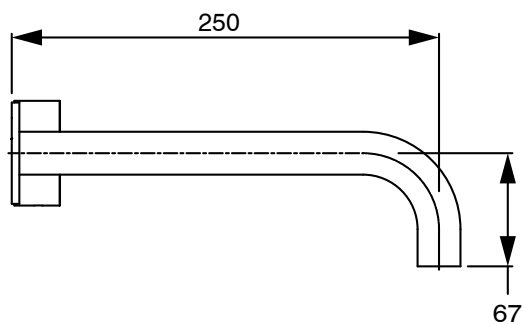

# SUSSEX

**Sussex Pure Progressive Wall Bath Mixer System 250mm with Cirque Textured Handles  
Chrome Lead Free  
50063**

| SPECIFICATIONS  |                             |
|---|-----------------------------|
| Recommended Use   | Residential;Commercial      |
| Colour Finish   | Polished Chrome             |
| Primary Material  | Lead Free Brass             |
| Recommended Pressure Range  | 150 - 500 kPa as per AS3500 |
| Max Continuous Working Temperature (deg C)                                | 65                          |
| Min Continuous Working Temperature (deg C)                                | 1                           |
| WARRANTY  |                             |
| Residential Use (Years)   | 40                          |
| Commercial Use (Years)  | 10                          |
| <i>Please refer to Sussex Warranty page for full Terms and Conditions</i> |                             |