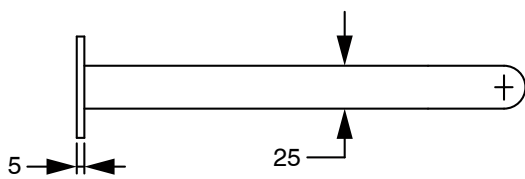

# SUSSEX

**Sussex Pure Progressive Wall Bath Mixer System 250mm with Cirque Textured Handles  
Chrome Lead Free  
50063**

| SPECIFICATIONS  |                             |
|---|-----------------------------|
| Recommended Use   | Residential;Commercial      |
| Colour Finish   | Polished Chrome             |
| Primary Material  | Lead Free Brass             |
| Recommended Pressure Range  | 150 - 500 kPa as per AS3500 |
| Max Continuous Working Temperature (deg C)                                | 65                          |
| Min Continuous Working Temperature (deg C)                                | 1                           |
| WARRANTY  |                             |
| Residential Use (Years)   | 40                          |
| Commercial Use (Years)  | 10                          |
| <i>Please refer to Sussex Warranty page for full Terms and Conditions</i> |                             |