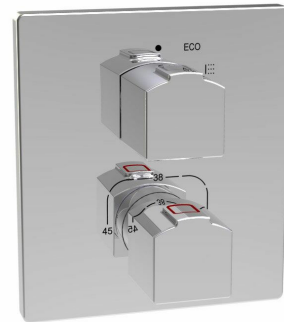

Roca L90-T Concealed Thermostatic Shower Mixer Tap Chrome

9508623

SPECIFICATIONS	
Recommended Use	Residential;Commercial
Colour Finish	Polished Chrome
Primary Material	DR Brass
Recommended Pressure Range	150 - 500 kPa as per AS3500
Max Continuous Working Temperature (deg C)	80
Min Continuous Working Temperature (deg C)	5
WARRANTY	
Residential & Commercial Use (Years)	25
Spare Parts & Labour (Years)	1
<i>Please refer to Roca Warranty page for full Terms and Conditions</i>	