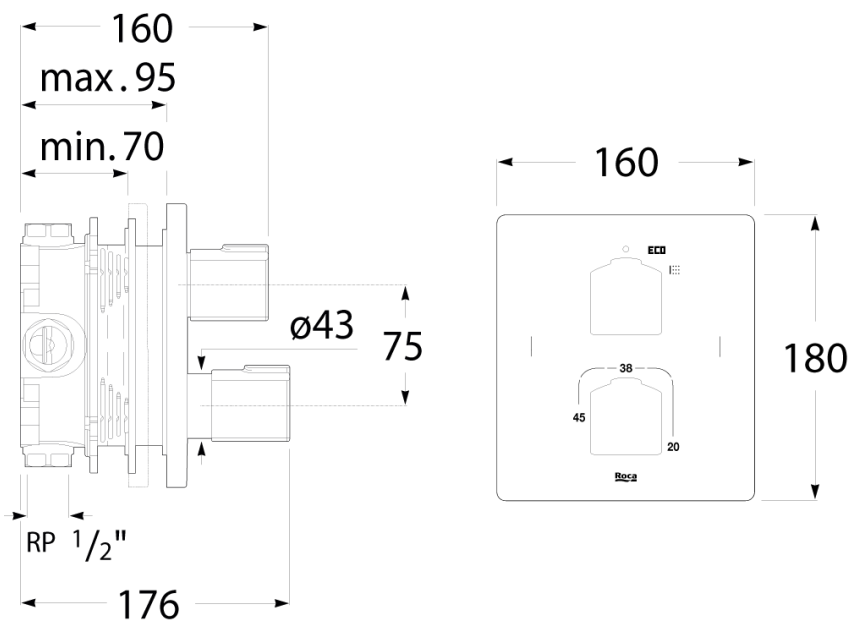

Roca L90-T Concealed Thermostatic Shower Mixer Tap Chrome

9508623

SPECIFICATIONS	
Recommended Use	Residential;Commercial
Colour Finish	Polished Chrome
Primary Material	DR Brass
Recommended Pressure Range	150 - 500 kPa as per AS3500
Max Continuous Working Temperature (deg C)	80
Min Continuous Working Temperature (deg C)	5
WARRANTY	
Residential & Commercial Use (Years)	25
Spare Parts & Labour (Years)	1
<i>Please refer to Roca Warranty page for full Terms and Conditions</i>	

Disclaimer: Products in this specification manual must by regulation be installed by licensed and registered trade people. The manufacturer/distributor reserves the right to vary specifications or delete models from their range without prior notification. Dimensions are nominal measurements only. Dimensions and set-outs listed are correct at time of publication however the manufacturer/distributor takes no responsibility for printing errors.