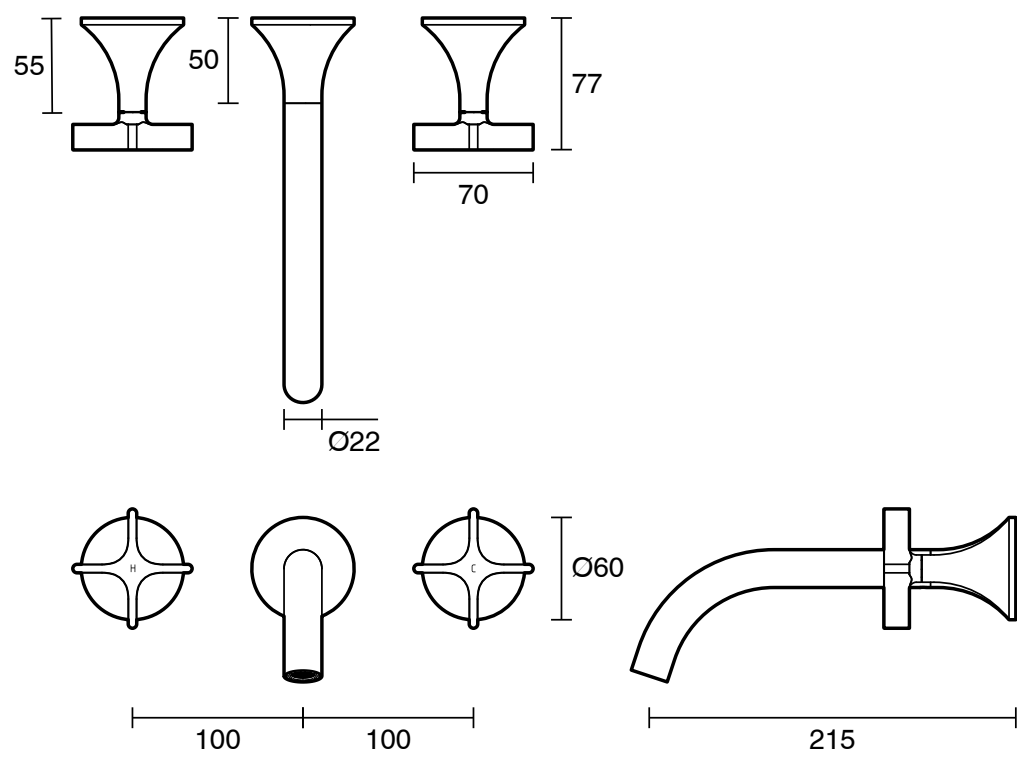

SUSSEX

Sussex Oria Cross Handle Wall Basin Set 215mm Outlet PVD Matte Black (5 Star) Lead Free

39659

SPECIFICATIONS

Recommended Use	Residential;Commercial
Colour Finish	Matte Black
Primary Material	Lead Free Brass
Recommended Pressure Range	150 - 500 kPa as per AS3500
Max Continuous Working Temperature (deg C)	65
Min Continuous Working Temperature (deg C)	1

WARRANTY

Residential Use (Years)	40
Commercial Use (Years)	10

Please refer to Sussex Warranty page for full Terms and Conditions

Dimensions are nominal measurements only.

CLEANING RECOMMENDATIONS:

We recommend the use of soapy water or approved cleaners. This product should not be cleaned with abrasive materials. Damage caused by any improper treatment is not covered by the product warranty. Refer to Warranty Conditions

Disclaimer: Products in this specification manual must by regulation be installed by licensed and registered trade people. The manufacturer/distributor reserves the right to vary specifications or delete models from their range without prior notification. Dimensions are nominal measurements only. Dimensions and set-outs listed are correct at time of publication however the manufacturer/distributor takes no responsibility for printing errors.
Published 30/04/2026

To see the complete Sussex range go to www.reece.com.au