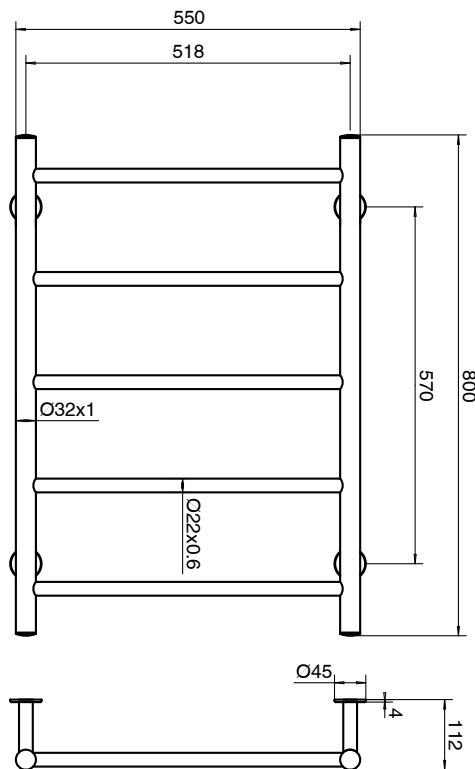

mizu

Mizu Drift MK2 550 x 800mm Heated Towel Rail Only (Less Transformer) Matte Black

9511173

SPECIFICATIONS

Recommended Use	Residential;Commercial
Colour Finish	Matte Black
Primary Material	Stainless Steel 304
Mounting	Wall
Electrical Connection Type	Hardwired
Electrical Connection Position	Bottom Right
Heating Method	Dry Element
Power Supply (V)	24V AC
IP Rating	IP45

WARRANTY

Residential & Commercial Use (Years)	10
Spare Parts & Labour (Years)	1

Please refer to Mizu Warranty page for full Terms and Conditions

Dimensions are nominal measurements only.

CLEANING RECOMMENDATIONS:

We recommend the use of soapy water or approved cleaners. This product should not be cleaned with abrasive materials. Damage caused by any improper treatment is not covered by the product warranty. Refer to Warranty Conditions

Disclaimer: Products in this specification manual must by regulation be installed by licensed and registered trade people. The manufacturer/distributor reserves the right to vary specifications or delete models from their range without prior notification. Dimensions are nominal measurements only. Dimensions and set-outs listed are correct at time of publication however the manufacturer/distributor takes no responsibility for printing errors.

Published 18/05/2026

To see the complete Mizu range go to www.reece.com.au