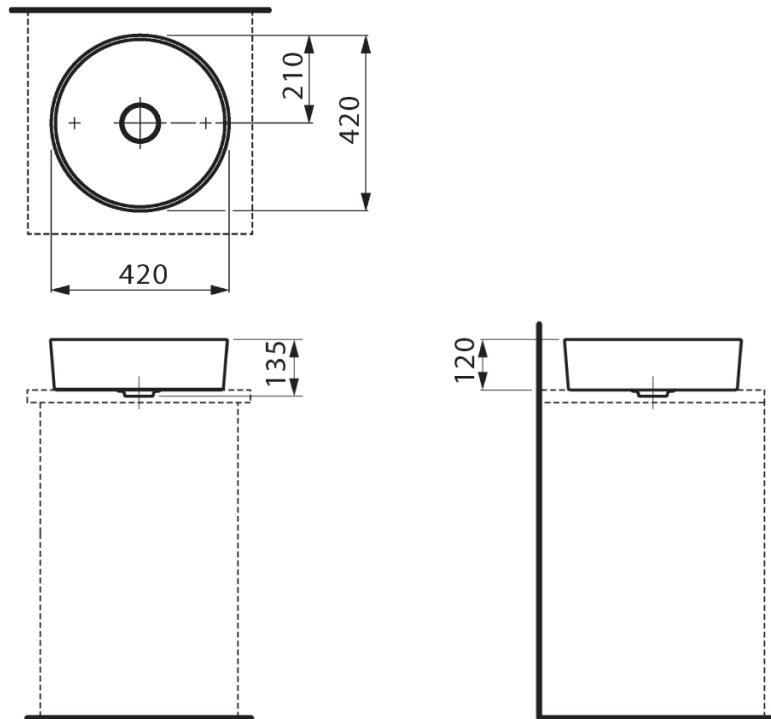

LAUFEN

LAUFEN Kartell Washbasin Round Bowl 420mm White

9504529

SPECIFICATIONS

Recommended Use	Residential;Commercial
Primary Material	SaphirKeramik
Colour Finish	White
Bowl Capacity (L)	11.3
Weight (kg)	6
Taphole Configuration	None
Overflow Included	No
Plug & Waste Included	Yes

WARRANTY

Residential & Commercial Use (Years)	25
Spare Parts & Labour (Years)	1

Please refer to LAUFEN Warranty page for full Terms and Conditions

Dimensions are nominal measurements only.

CLEANING RECOMMENDATIONS:

We recommend the use of soapy water or approved cleaners. This product should not be cleaned with abrasive materials. Damage caused by any improper treatment is not covered by the product warranty. Refer to Warranty Conditions

Disclaimer: Products in this specification manual must by regulation be installed by licensed and registered trade people. The manufacturer/distributor reserves the right to vary specifications or delete models from their range without prior notification. Dimensions are nominal measurements only. Dimensions and set-outs listed are correct at time of publication however the manufacturer/distributor takes no responsibility for printing errors.

Published 24/04/2026

To see the complete LAUFEN range go to www.reece.com.au