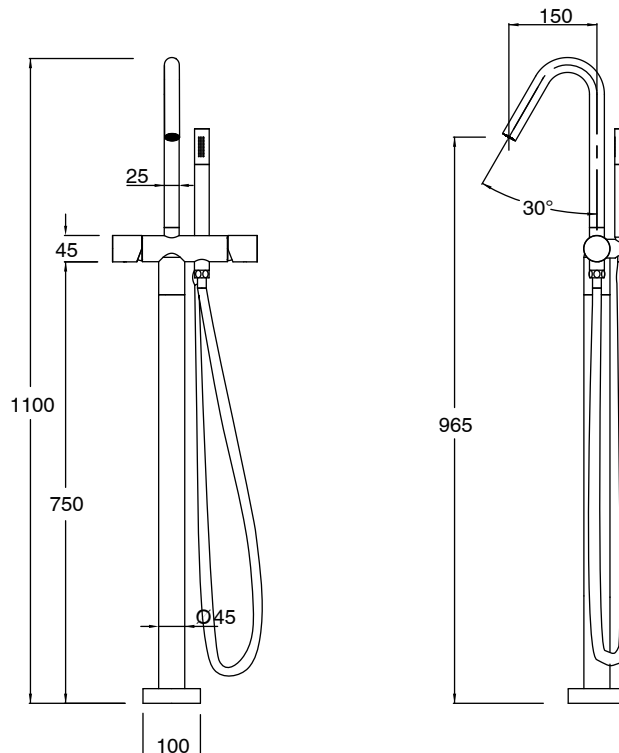

## Sussex Pure Floor Mounted Bath Mixer Tap with Handshower and Cirque Textured Handle Kit Chrome (3 Star) 2264046

SPECIFICATIONS	
Recommended Use	Residential;Commercial
Colour Finish	Polished Chrome
Primary Material	DR Brass
Recommended Pressure Range	150 - 500 kPa as per AS3500
Max Continuous Working Temperature (deg C)	65
Min Continuous Working Temperature (deg C)	1
WARRANTY	
Residential Use (Years)	40
Commercial Use (Years)	10
<i>Please refer to Sussex Warranty page for full Terms and Conditions</i>	

Dimensions are nominal measurements only.