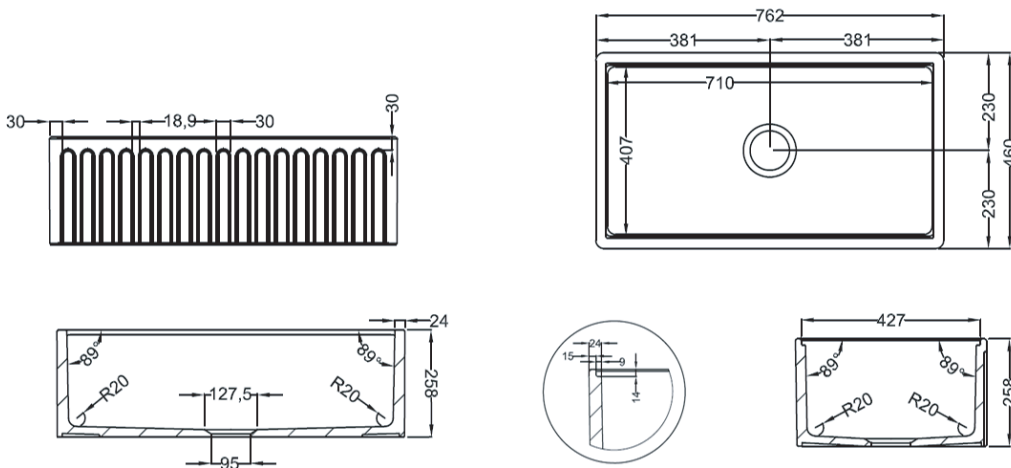

Dimensions are nominal measurements only.

CLEANING RECOMMENDATIONS:

We recommend the use of soapy water or approved cleaners. This product should not be cleaned with abrasive materials. Damage caused by any improper treatment is not covered by the product warranty. Refer to Warranty Conditions

Disclaimer: Products in this specification manual must by regulation be installed by licensed and registered trade people. The manufacturer/distributor reserves the right to vary specifications or delete models from their range without prior notification. Dimensions are nominal measurements only. Dimensions and set-outs listed are correct at time of publication however the manufacturer/distributor takes no responsibility for printing errors.

Published 01/04/2026

To see the complete Memo range go to www.reece.com.au