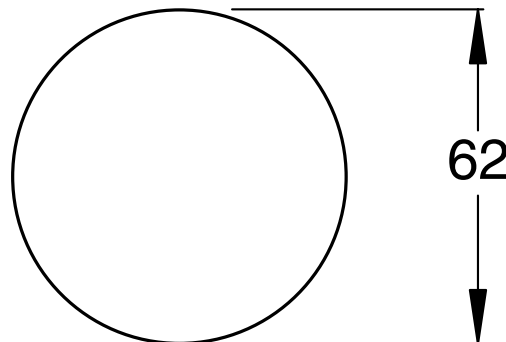

SUSSEX

Sussex Pure Progressive Top Mount Hob Mixer with Linear Textured Handles Chrome Lead Free

50657

SPECIFICATIONS

Recommended Use	Residential;Commercial
Colour Finish	Polished Chrome
Primary Material	Lead Free Brass
Recommended Pressure Range	150 - 500 kPa as per AS3500
Max Continuous Working Temperature (deg C)	65
Min Continuous Working Temperature (deg C)	1

WARRANTY

Residential Use (Years)	40
Commercial Use (Years)	10

Please refer to Sussex Warranty page for full Terms and Conditions

Dimensions are nominal measurements only.

CLEANING RECOMMENDATIONS:

We recommend the use of soapy water or approved cleaners. This product should not be cleaned with abrasive materials. Damage caused by any improper treatment is not covered by the product warranty. Refer to Warranty Conditions

Disclaimer: Products in this specification manual must by regulation be installed by licensed and registered trade people. The manufacturer/distributor reserves the right to vary specifications or delete models from their range without prior notification. Dimensions are nominal measurements only. Dimensions and set-outs listed are correct at time of publication however the manufacturer/distributor takes no responsibility for printing errors.

Published 07/05/2026

To see the complete Sussex range go to www.reece.com.au