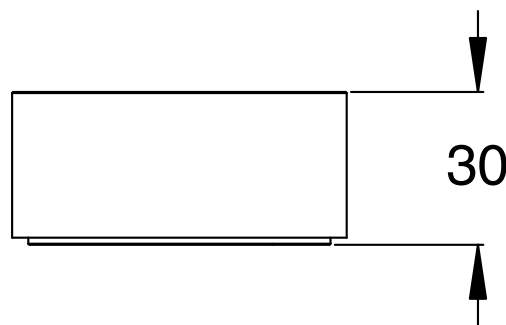

SUSSEX

Sussex Pure Progressive Top Mount Hob Mixer with Linear Textured Handles Chrome Lead Free

50657

SPECIFICATIONS

Recommended Use	Residential;Commercial
Colour Finish	Polished Chrome
Primary Material	Lead Free Brass
Recommended Pressure Range	150 - 500 kPa as per AS3500
Max Continuous Working Temperature (deg C)	65
Min Continuous Working Temperature (deg C)	1

WARRANTY

Residential Use (Years)	40
Commercial Use (Years)	10

Please refer to Sussex Warranty page for full Terms and Conditions

Dimensions are nominal measurements only.

CLEANING RECOMMENDATIONS:

We recommend the use of soapy water or approved cleaners. This product should not be cleaned with abrasive materials. Damage caused by any improper treatment is not covered by the product warranty. Refer to Warranty Conditions

Disclaimer: Products in this specification manual must by regulation be installed by licensed and registered trade people. The manufacturer/distributor reserves the right to vary specifications or delete models from their range without prior notification. Dimensions are nominal measurements only. Dimensions and set-outs listed are correct at time of publication however the manufacturer/distributor takes no responsibility for printing errors.

Published 07/05/2026

To see the complete Sussex range go to www.reece.com.au