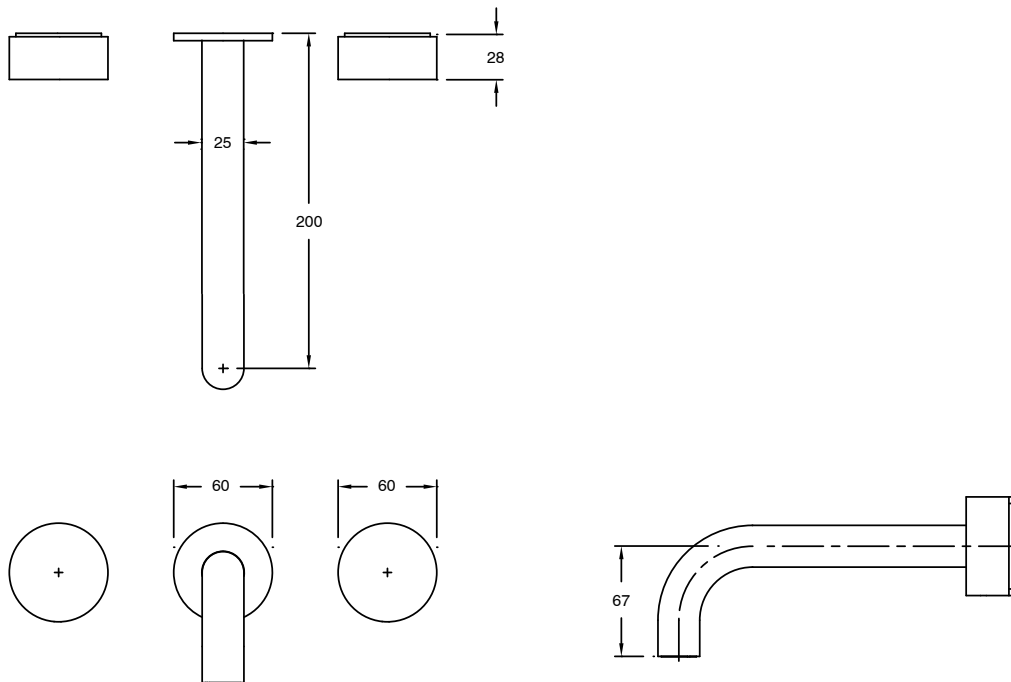

SUSSEX

Sussex Pure Bath Set 200mm with Diamond Textured Handles Chrome Lead Free

47103

SPECIFICATIONS

Recommended Use	Residential;Commercial
Colour Finish	Polished Chrome
Primary Material	Lead Free Brass
Recommended Pressure Range	150 - 500 kPa as per AS3500
Max Continuous Working Temperature (deg C)	65
Min Continuous Working Temperature (deg C)	1

WARRANTY

Residential Use (Years)	40
Commercial Use (Years)	10

Please refer to Sussex Warranty page for full Terms and Conditions

Dimensions are nominal measurements only.

CLEANING RECOMMENDATIONS:

We recommend the use of soapy water or approved cleaners. This product should not be cleaned with abrasive materials. Damage caused by any improper treatment is not covered by the product warranty. Refer to Warranty Conditions

Disclaimer: Products in this specification manual must by regulation be installed by licensed and registered trade people. The manufacturer/distributor reserves the right to vary specifications or delete models from their range without prior notification. Dimensions are nominal measurements only. Dimensions and set-outs listed are correct at time of publication however the manufacturer/distributor takes no responsibility for printing errors.

Published 14/05/2026

To see the complete Sussex range go to
www.reece.com.au