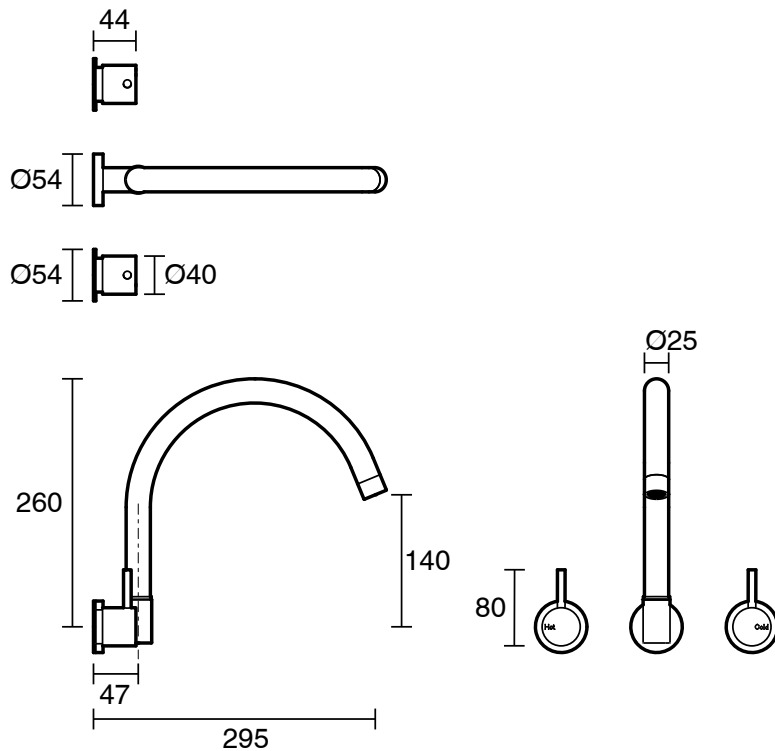

## Scala Wall Spa Set Curved PVD Brushed Nickel Lead Free

52737

SPECIFICATIONS	
Recommended Use	Residential;Commercial
Colour Finish	Brushed Nickel
Primary Material	Lead Free Brass
Recommended Pressure Range	150 - 500 kPa as per AS3500
Max Continuous Working Temperature (deg C)	65
Min Continuous Working Temperature (deg C)	1
WARRANTY	
Residential Use (Years)	40
Commercial Use (Years)	10
<i>Please refer to Sussex Warranty page for full Terms and Conditions</i>	

Dimensions are nominal measurements only.

**Disclaimer:** Products in this specification manual must by regulation be installed by licensed and registered trade people. The manufacturer/distributor reserves the right to vary specifications or delete models from their range without prior notification. Dimensions are nominal measurements only. Dimensions and set-outs listed are correct at time of publication however the manufacturer/distributor takes no responsibility for printing errors.