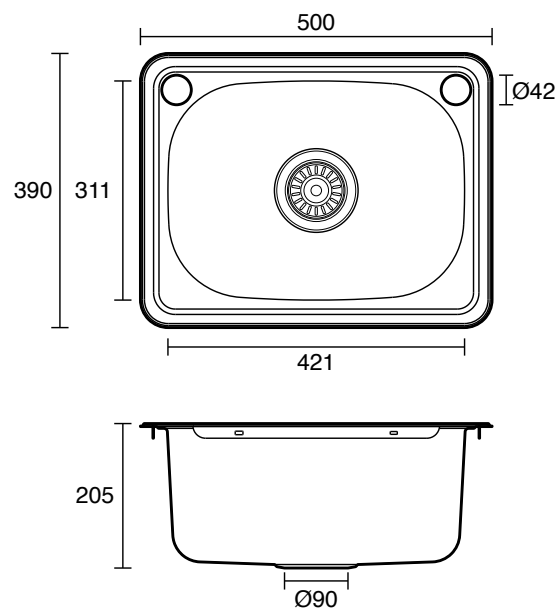

Posh Bristol Mini Inset Laundry Trough 22L with 1 Taphole and Bypass Stainless Steel

34648

SPECIFICATIONS

Recommended Use	Residential;Commercial
Trough Colour	Satin Stainless Steel
Primary Material	Stainless Steel 304
Bowl Type	Inset / Semi Inset
Number of Bowls	Single
Bowl Capacity (L)	22
Overflow Included	No
Plug & Waste Included	Yes
Plug & Waste Size	90mm Basket Waste
Taphole Options	One
Mounting	Product Surface

WARRANTY

Residential & Commercial Use (Years)	30
Spare Parts & Labour (Years)	1

Please refer to Posh Warranty Page for full Terms and Conditions

Dimensions are nominal measurements only.

CLEANING RECOMMENDATIONS:

We recommend the use of soapy water or approved cleaners. This product should not be cleaned with abrasive materials. Damage caused by any improper treatment is not covered by the product warranty. Refer to Warranty Conditions

Disclaimer: Products in this specification manual must by regulation be installed by licensed and registered trade people. The manufacturer/distributor reserves the right to vary specifications or delete models from their range without prior notification. Dimensions are nominal measurements only. Dimensions and set-outs listed are correct at time of publication however the manufacturer/distributor takes no responsibility for printing errors.

Published 01/04/2026

To see the complete Posh range go to
www.reece.com.au