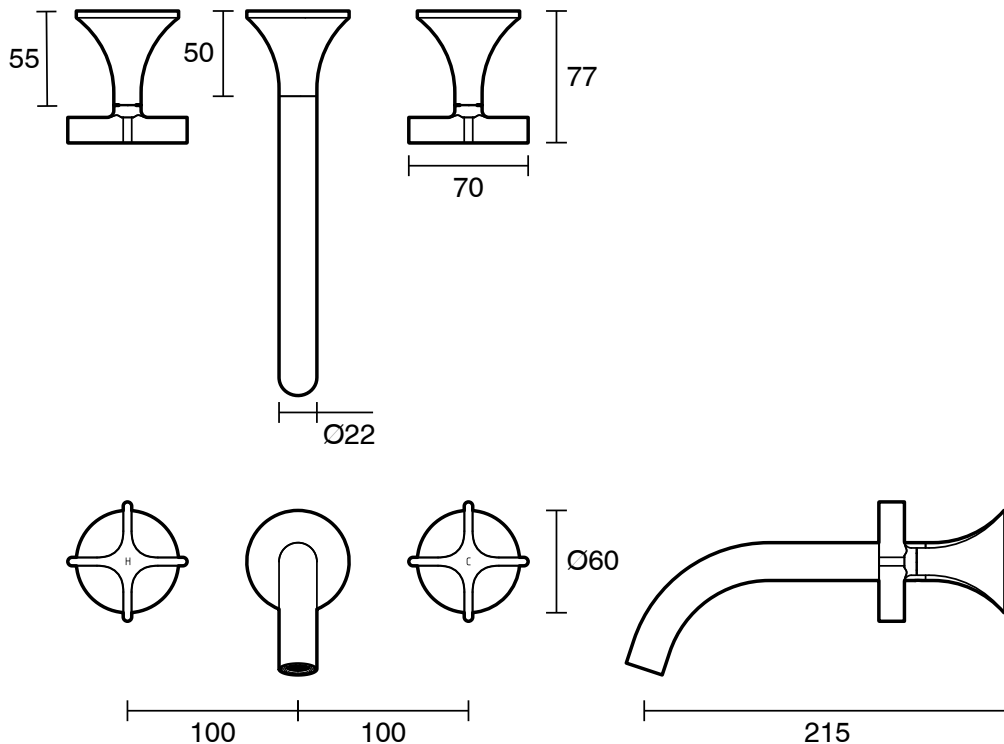

## Sussex Oria Cross Handle Wall Basin Set 215mm Outlet PVD Brushed Nickel (5 Star) Lead Free

39657

SPECIFICATIONS	
Recommended Use	Residential;Commercial
Colour Finish	Brushed Nickel
Primary Material	Lead Free Brass
Recommended Pressure Range	150 - 500 kPa as per AS3500
Max Continuous Working Temperature (deg C)	65
Min Continuous Working Temperature (deg C)	1
WARRANTY	
Residential Use (Years)	40
Commercial Use (Years)	10
<i>Please refer to Sussex Warranty page for full Terms and Conditions</i>	

Dimensions are nominal measurements only.