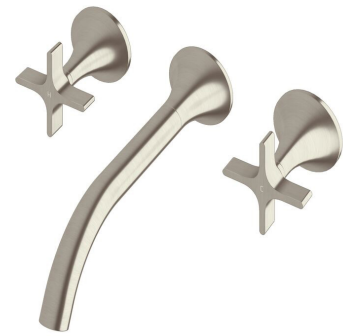

## Sussex Oria Cross Handle Wall Basin Set 215mm Outlet PVD Brushed Nickel (5 Star) Lead Free

39657

SPECIFICATIONS	
Recommended Use	Residential;Commercial
Colour Finish	Brushed Nickel
Primary Material	Lead Free Brass
Recommended Pressure Range	150 - 500 kPa as per AS3500
Max Continuous Working Temperature (deg C)	65
Min Continuous Working Temperature (deg C)	1
WARRANTY	
Residential Use (Years)	40
Commercial Use (Years)	10
<i>Please refer to Sussex Warranty page for full Terms and Conditions</i>	