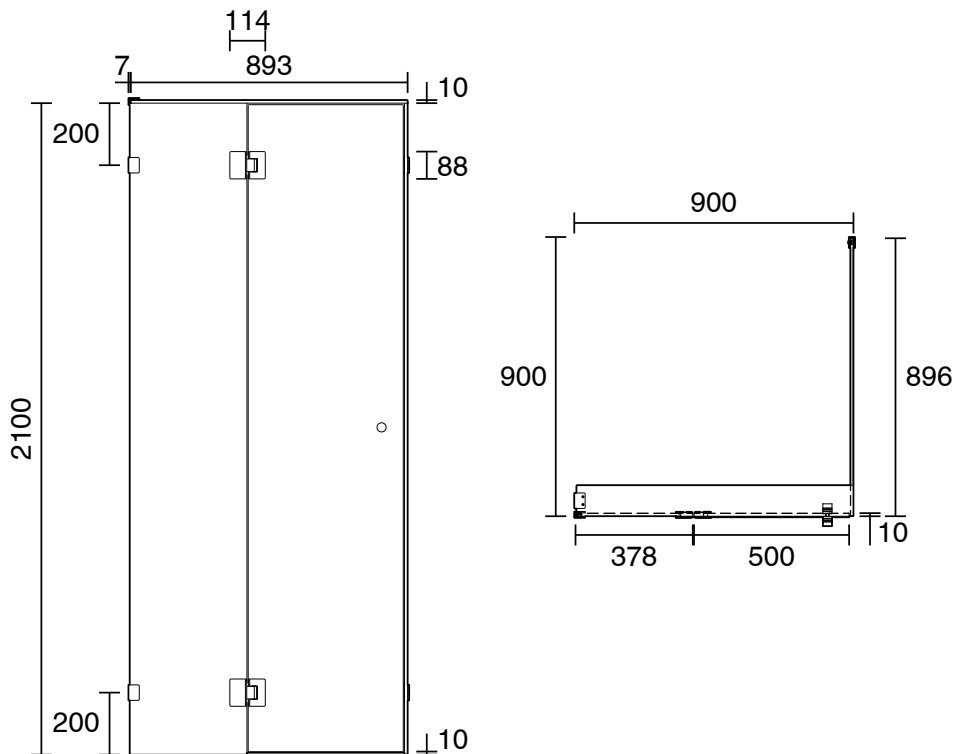

KADO

Kado Lux Frameless Enclosure with Wall Clips 900 x 900mm Brushed Nickel

1710039

SPECIFICATIONS

Recommended Use	Residential;Commercial
Colour Finish	Clear;Brushed Nickel
Primary Material	Glass
Frame Configuration	Frameless
Screen Shape	Rectangular
Screen Appearance	Clear
Screen Fixing	Clips
Mounting	Wall

WARRANTY

Residential & Commercial Use (Years)	7
Spare Parts & Labour (Years)	1

Please refer to Kado Warranty Page for full Terms and Conditions

Dimensions are nominal measurements only.

CLEANING RECOMMENDATIONS:

We recommend the use of soapy water or approved cleaners. This product should not be cleaned with abrasive materials. Damage caused by any improper treatment is not covered by the product warranty. Refer to Warranty Conditions

Disclaimer: Products in this specification manual must by regulation be installed by licensed and registered trade people. The manufacturer/distributor reserves the right to vary specifications or delete models from their range without prior notification. Dimensions are nominal measurements only. Dimensions and set-outs listed are correct at time of publication however the manufacturer/distributor takes no responsibility for printing errors.

Published 01/04/2026

To see the complete Kado range go to www.reece.com.au