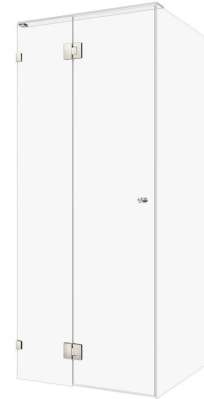

KADO

Kado Lux Frameless Enclosure with Wall Clips 900 x 900mm Brushed Nickel

1710039

SPECIFICATIONS

Recommended Use	Residential;Commercial
Colour Finish	Clear;Brushed Nickel
Primary Material	Glass
Frame Configuration	Frameless
Screen Shape	Rectangular
Screen Appearance	Clear
Screen Fixing	Clips
Mounting	Wall

WARRANTY

Residential & Commercial Use (Years)	7
Spare Parts & Labour (Years)	1

Please refer to Kado Warranty Page for full Terms and Conditions

Dimensions are nominal measurements only.

CLEANING RECOMMENDATIONS:

We recommend the use of soapy water or approved cleaners. This product should not be cleaned with abrasive materials. Damage caused by any improper treatment is not covered by the product warranty. Refer to Warranty Conditions

Disclaimer: Products in this specification manual must by regulation be installed by licensed and registered trade people. The manufacturer/distributor reserves the right to vary specifications or delete models from their range without prior notification. Dimensions are nominal measurements only. Dimensions and set-outs listed are correct at time of publication however the manufacturer/distributor takes no responsibility for printing errors.

Published 01/04/2026

To see the complete Kado range go to www.reece.com.au