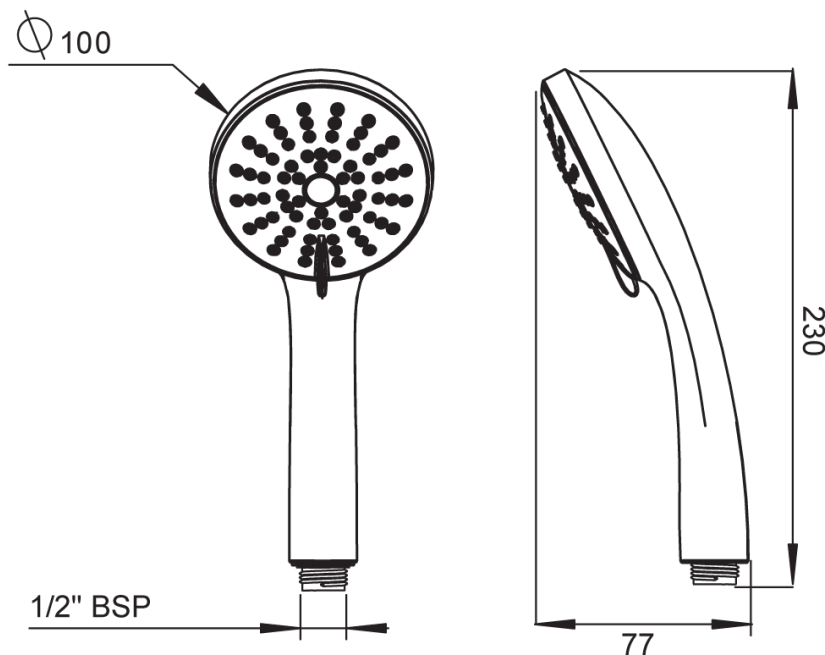

## Posh Solus MK3 Handpiece Only 3 Function Chrome (4 Star)

2213738

SPECIFICATIONS	
Recommended Use	Residential;Commercial
Colour Finish	Polished Chrome
Primary Material	ABS
Recommended Pressure Range	150 - 500 kPa as per AS3500
Max Continuous Working Temperature (deg C)	60
Min Continuous Working Temperature (deg C)	5
Hot Water Unit Suitability	Storage Tank;Continuous Flow
WARRANTY	
Residential & Commercial Use (Years)	25
Spare Parts & Labour (Years)	1
<i>Please refer to Posh Warranty Page for full Terms and Conditions</i>	

Dimensions are nominal measurements only.