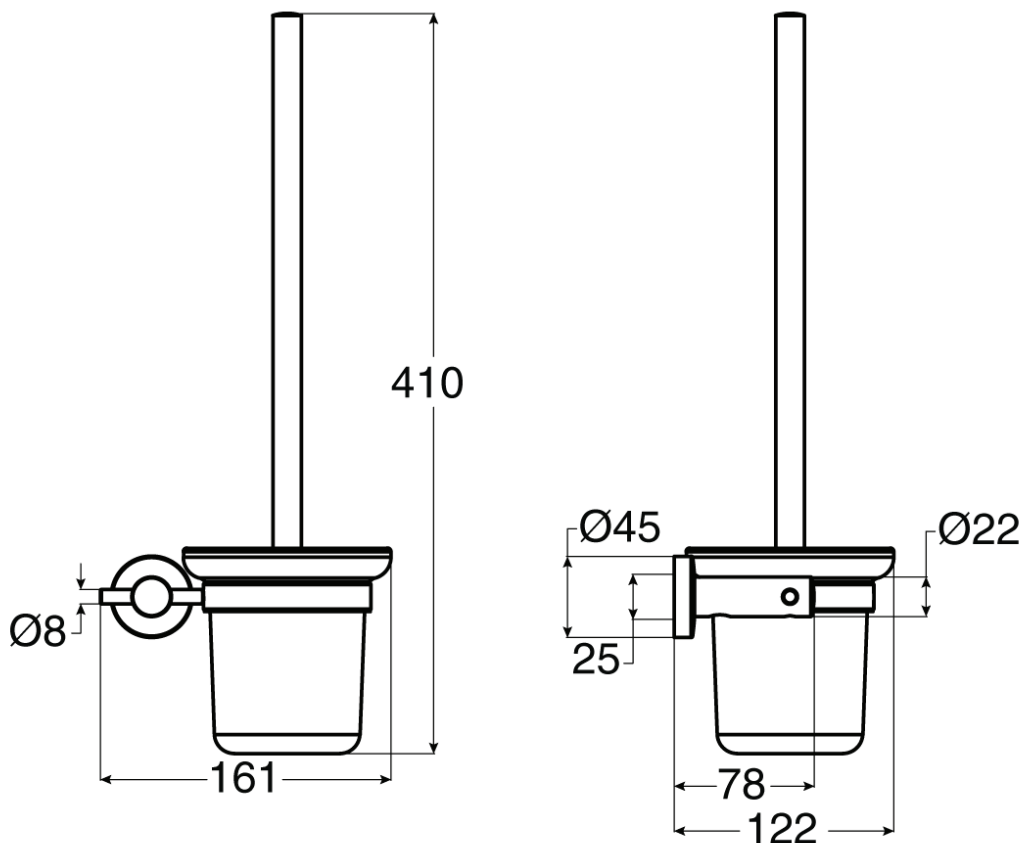

WARRANTY

Residential & Commercial Use (Years)	25
Spare Parts & Labour (Years)	1

Please refer to Posh Warranty Page for full Terms and Conditions