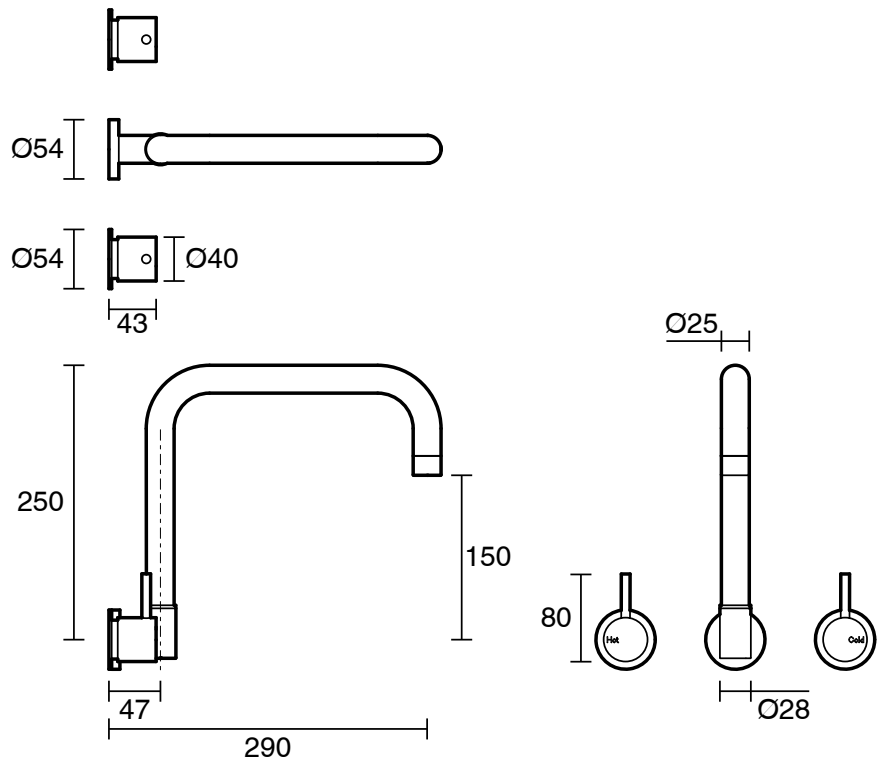

SUSSEX

Scala Wall Spa Set Square PVD Brushed Gold Lead Free

52749

SPECIFICATIONS

Recommended Use	Residential;Commercial
Colour Finish	Brushed Gold
Primary Material	Lead Free Brass
Recommended Pressure Range	150 - 500 kPa as per AS3500
Max Continuous Working Temperature (deg C)	65
Min Continuous Working Temperature (deg C)	1

WARRANTY

Residential Use (Years)	40
Commercial Use (Years)	10

Please refer to Sussex Warranty page for full Terms and Conditions

Dimensions are nominal measurements only.

CLEANING RECOMMENDATIONS:

We recommend the use of soapy water or approved cleaners. This product should not be cleaned with abrasive materials. Damage caused by any improper treatment is not covered by the product warranty. Refer to Warranty Conditions

Disclaimer: Products in this specification manual must by regulation be installed by licensed and registered trade people. The manufacturer/distributor reserves the right to vary specifications or delete models from their range without prior notification. Dimensions are nominal measurements only. Dimensions and set-outs listed are correct at time of publication however the manufacturer/distributor takes no responsibility for printing errors.

Published 12/05/2026

To see the complete Sussex range go to www.reece.com.au