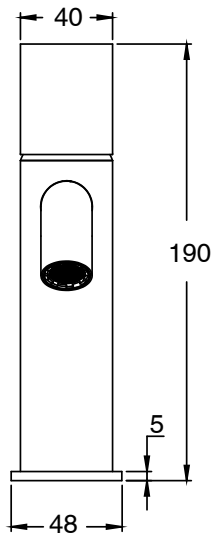

SUSSEX

Sussex Pure Basin Mixer Curved Spout with Linear Textured Handles PVD Brushed Gunmetal (5 Star) Lead Free 46959

SPECIFICATIONS	
Recommended Use	Residential;Commercial
Colour Finish	Brushed Gunmetal
Primary Material	Lead Free Brass
Recommended Pressure Range	150 - 500 kPa as per AS3500
Max Continuous Working Temperature (deg C)	65
Min Continuous Working Temperature (deg C)	1
WARRANTY	
Residential Use (Years)	40
Commercial Use (Years)	10
<i>Please refer to Sussex Warranty page for full Terms and Conditions</i>	