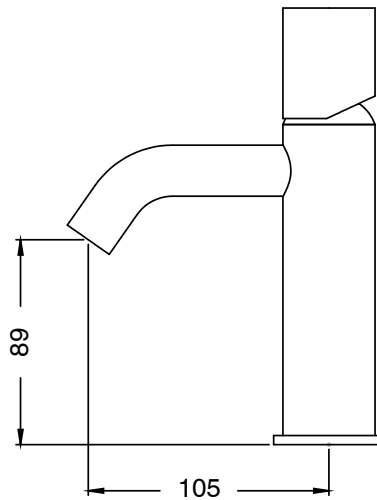

SUSSEX

Sussex Pure Basin Mixer Curved Spout with Linear Textured Handles PVD Brushed Gunmetal (5 Star) Lead Free 46959

SPECIFICATIONS	
Recommended Use	Residential;Commercial
Colour Finish	Brushed Gunmetal
Primary Material	Lead Free Brass
Recommended Pressure Range	150 - 500 kPa as per AS3500
Max Continuous Working Temperature (deg C)	65
Min Continuous Working Temperature (deg C)	1
WARRANTY	
Residential Use (Years)	40
Commercial Use (Years)	10
<i>Please refer to Sussex Warranty page for full Terms and Conditions</i>	