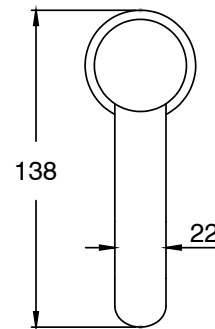

SUSSEX

Sussex Pure Basin Mixer Curved Spout with Linear Textured Handles PVD Brushed Gunmetal (5 Star) Lead Free 46959

SPECIFICATIONS	
Recommended Use	Residential;Commercial
Colour Finish	Brushed Gunmetal
Primary Material	Lead Free Brass
Recommended Pressure Range	150 - 500 kPa as per AS3500
Max Continuous Working Temperature (deg C)	65
Min Continuous Working Temperature (deg C)	1
WARRANTY	
Residential Use (Years)	40
Commercial Use (Years)	10
<i>Please refer to Sussex Warranty page for full Terms and Conditions</i>	

Disclaimer: Products in this specification manual must by regulation be installed by licensed and registered trade people. The manufacturer/distributor reserves the right to vary specifications or delete models from their range without prior notification. Dimensions are nominal measurements only. Dimensions and set-outs listed are correct at time of publication however the manufacturer/distributor takes no responsibility for printing errors.