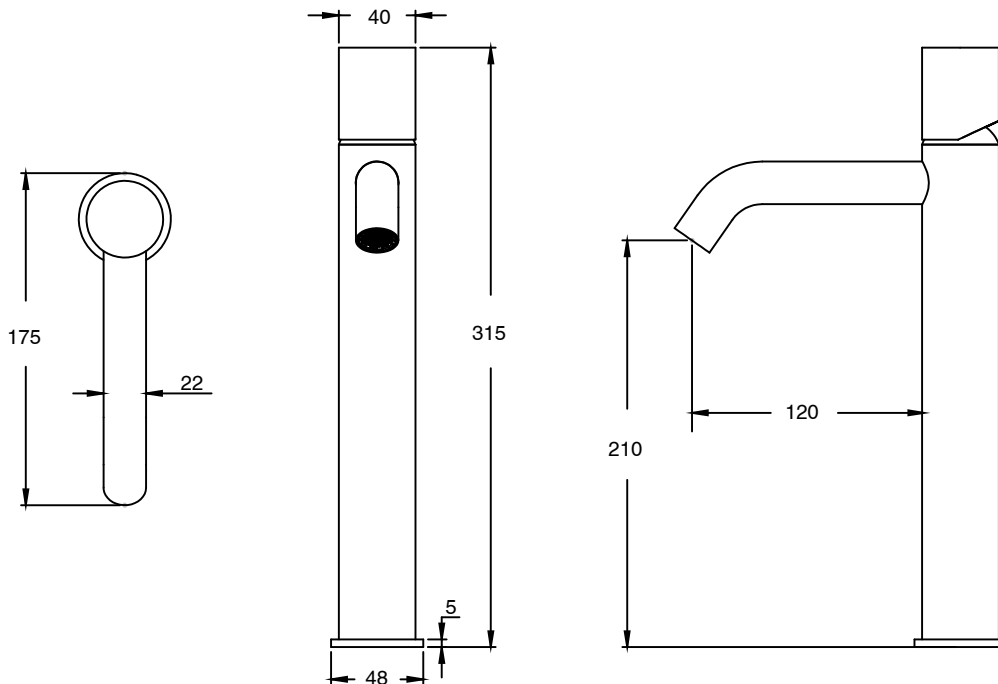

## Sussex Pure Extended Basin Mixer Curved with Linear Textured Handles PVD Brushed Bronze (5 Star) Lead Free 49824

SPECIFICATIONS	
Recommended Use	Residential;Commercial
Colour Finish	Brushed Bronze
Primary Material	Lead Free Brass
Recommended Pressure Range	150 - 500 kPa as per AS3500
Max Continuous Working Temperature (deg C)	65
Min Continuous Working Temperature (deg C)	1
WARRANTY	
Residential Use (Years)	40
Commercial Use (Years)	10
<i>Please refer to Sussex Warranty page for full Terms and Conditions</i>	

Dimensions are nominal measurements only.