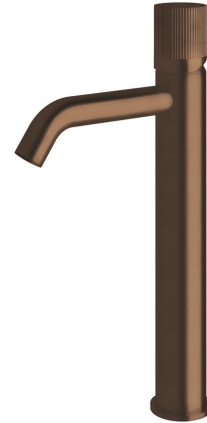

## Sussex Pure Extended Basin Mixer Curved with Linear Textured Handles PVD Brushed Bronze (5 Star) Lead Free 49824

SPECIFICATIONS	
Recommended Use	Residential;Commercial
Colour Finish	Brushed Bronze
Primary Material	Lead Free Brass
Recommended Pressure Range	150 - 500 kPa as per AS3500
Max Continuous Working Temperature (deg C)	65
Min Continuous Working Temperature (deg C)	1
WARRANTY	
Residential Use (Years)	40
Commercial Use (Years)	10
<i>Please refer to Sussex Warranty page for full Terms and Conditions</i>	