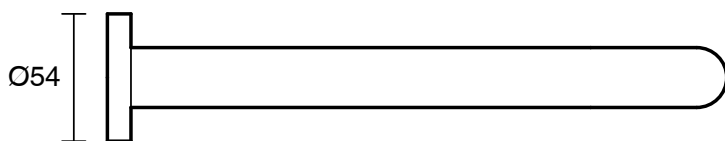

SUSSEX

Scala 25 Wall Outlet Curved 250mm PVD Brushed Nickel (6 Star) Lead Free

51165

SPECIFICATIONS

Recommended Use	Residential;Commercial
Colour Finish	Brushed Nickel
Primary Material	Lead Free Brass
Recommended Pressure Range	150 - 500 kPa as per AS3500
Max Continuous Working Temperature (deg C)	65
Min Continuous Working Temperature (deg C)	1

WARRANTY

Residential Use (Years)	40
Commercial Use (Years)	10

Please refer to Sussex Warranty page for full Terms and Conditions

Dimensions are nominal measurements only.

CLEANING RECOMMENDATIONS:

We recommend the use of soapy water or approved cleaners. This product should not be cleaned with abrasive materials. Damage caused by any improper treatment is not covered by the product warranty. Refer to Warranty Conditions

Disclaimer: Products in this specification manual must by regulation be installed by licensed and registered trade people. The manufacturer/distributor reserves the right to vary specifications or delete models from their range without prior notification. Dimensions are nominal measurements only. Dimensions and set-outs listed are correct at time of publication however the manufacturer/distributor takes no responsibility for printing errors.

Published 30/04/2026

To see the complete Sussex range go to www.reece.com.au