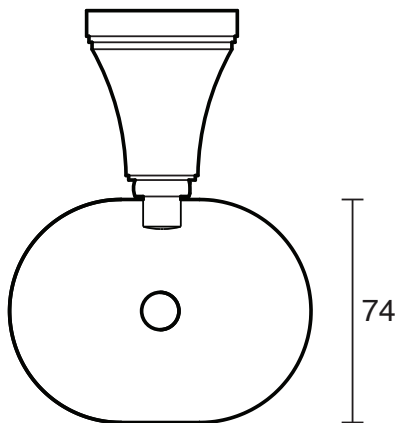

KADO

Kado Era Soap Dish Matte Black

2263726

SPECIFICATIONS

Recommended Use	Residential;Commercial
Colour	Matte Black
Material	Zinc/Steel

WARRANTY

Residential & Commercial Use (Years)	25
Parts Replacement Only (Years)	1

Please refer to Kado Warranty Page for full Terms and Conditions

Dimensions are nominal measurements only.

CLEANING RECOMMENDATIONS:

We recommend the use of soapy water or approved cleaners. This product should not be cleaned with abrasive materials. Damage caused by any improper treatment is not covered by the product warranty. Refer to Warranty Conditions

Disclaimer: Products in this specification manual must by regulation be installed by licensed and registered trade people. The manufacturer/distributor reserves the right to vary specifications or delete models from their range without prior notification. Dimensions are nominal measurements only. Dimensions and set-outs listed are correct at time of publication however the manufacturer/distributor takes no responsibility for printing errors.

Published 01/04/2026

To see the complete Kado range go to
www.reece.com.au