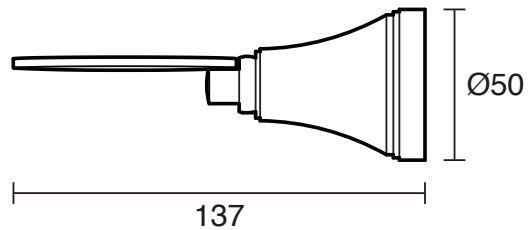

KADO

Kado Era Soap Dish Matte Black

2263726

SPECIFICATIONS

Recommended Use	Residential;Commercial
Colour	Matte Black
Material	Zinc/Steel

WARRANTY

Residential & Commercial Use (Years)	25
Parts Replacement Only (Years)	1

Please refer to Kado Warranty Page for full Terms and Conditions

Dimensions are nominal measurements only.

CLEANING RECOMMENDATIONS:

We recommend the use of soapy water or approved cleaners. This product should not be cleaned with abrasive materials. Damage caused by any improper treatment is not covered by the product warranty. Refer to Warranty Conditions

Disclaimer: Products in this specification manual must by regulation be installed by licensed and registered trade people. The manufacturer/distributor reserves the right to vary specifications or delete models from their range without prior notification. Dimensions are nominal measurements only. Dimensions and set-outs listed are correct at time of publication however the manufacturer/distributor takes no responsibility for printing errors.

Published 01/04/2026

To see the complete Kado range go to
www.reece.com.au