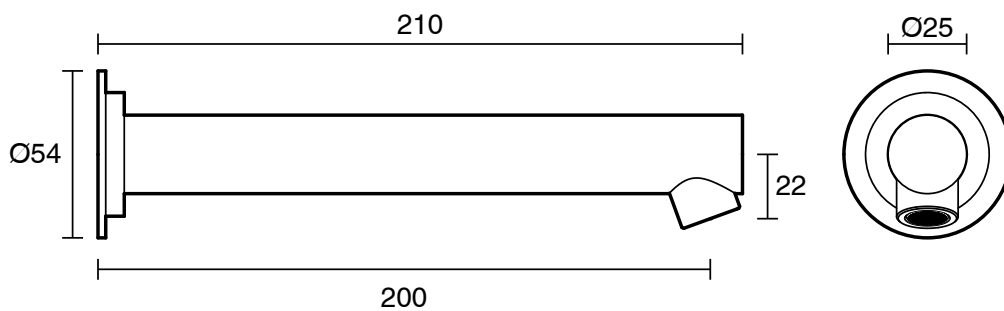

SUSSEX

Scala Wall Bath Outlet Straight 200mm PVD Brushed Gold Lead Free

51242

SPECIFICATIONS

Recommended Use	Residential;Commercial
Colour Finish	Brushed Gold
Primary Material	Lead Free Brass
Recommended Pressure Range	150 - 500 kPa as per AS3500
Max Continuous Working Temperature (deg C)	65
Min Continuous Working Temperature (deg C)	1

WARRANTY

Residential Use (Years)	40
Commercial Use (Years)	10

Please refer to Sussex Warranty page for full Terms and Conditions

Dimensions are nominal measurements only.

CLEANING RECOMMENDATIONS:

We recommend the use of soapy water or approved cleaners. This product should not be cleaned with abrasive materials. Damage caused by any improper treatment is not covered by the product warranty. Refer to Warranty Conditions

Disclaimer: Products in this specification manual must by regulation be installed by licensed and registered trade people. The manufacturer/distributor reserves the right to vary specifications or delete models from their range without prior notification. Dimensions are nominal measurements only. Dimensions and set-outs listed are correct at time of publication however the manufacturer/distributor takes no responsibility for printing errors.

Published 12/05/2026

To see the complete Sussex range go to www.reece.com.au

WaterMark
AS/NZS 3715
WMKA20081